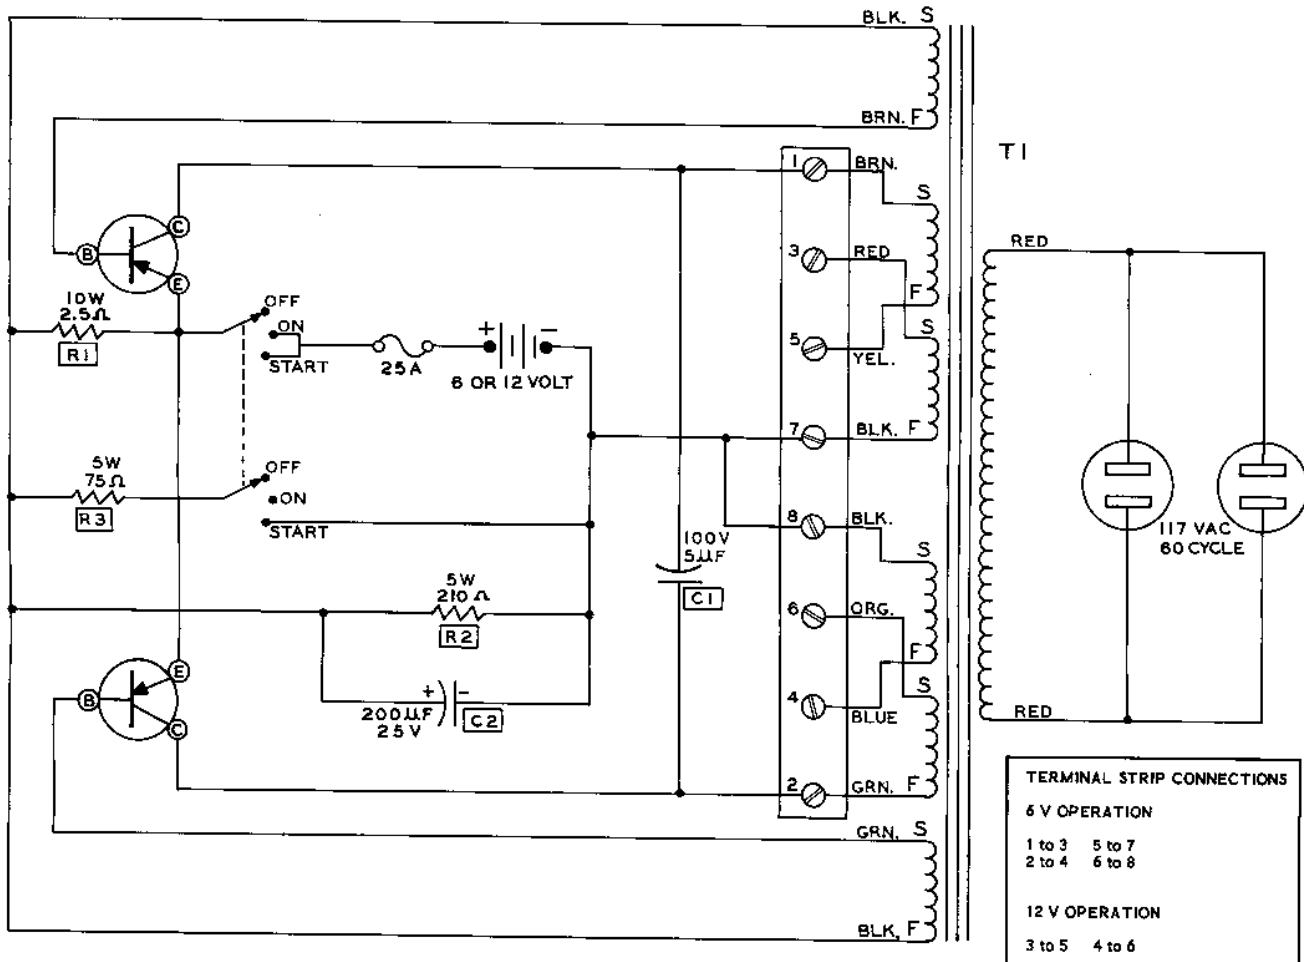

### INTRODUCTION

The HEATHKIT® Model MP-10 Power Converter changes direct current (DC) into 60 cycle alternating current (AC). In other words, the MP-10 makes the equivalent of electric house power available from a 6 or 12 volt storage battery.

The electrical operation of the MP-10 involves no moving parts. This results in a long service life. Also, the MP-10 will handle almost any type of load, within its rated power output capabilities, in a satisfactory manner.

SCHMATIC OF THE  
HEATHKIT®  
POWER CONVERTER  
MODEL MP-10