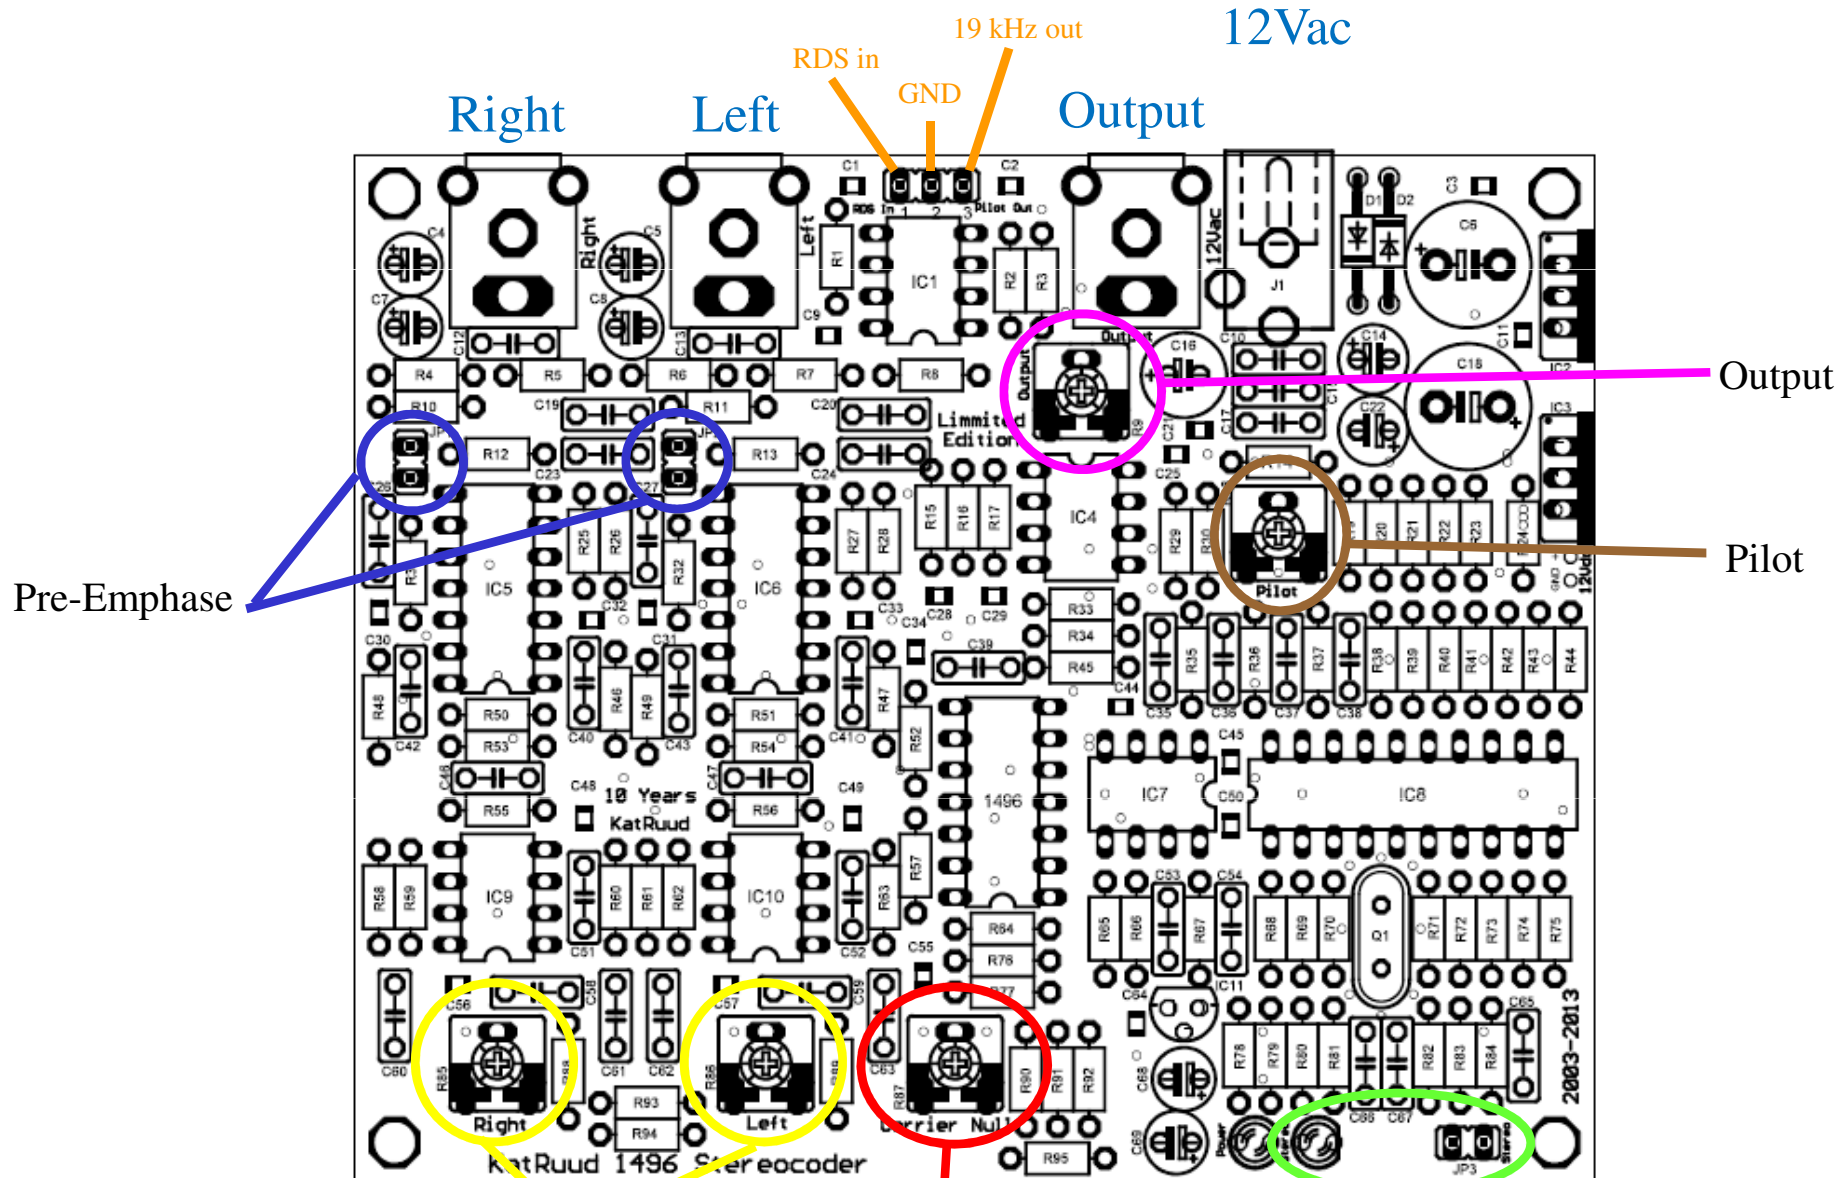

## Connections KatRuud 1496 Stereocoder

Mono/Stereo schakelaar  
Led "ON = Stereo"

Power On/Off  
Led "ON = ON"

12Vac connection  
**Only use the  
Supplied adaptor!!**

Output

Left & Right  
Input

Delivered with the NEW LOGO Sticker

## Connections KatRuud 1496 Stereocoder

Dimensions PCB: 9,91 x 8,25 cm

Audio Level

38kHz carrier null

Stereo/Mono

Limited Edition