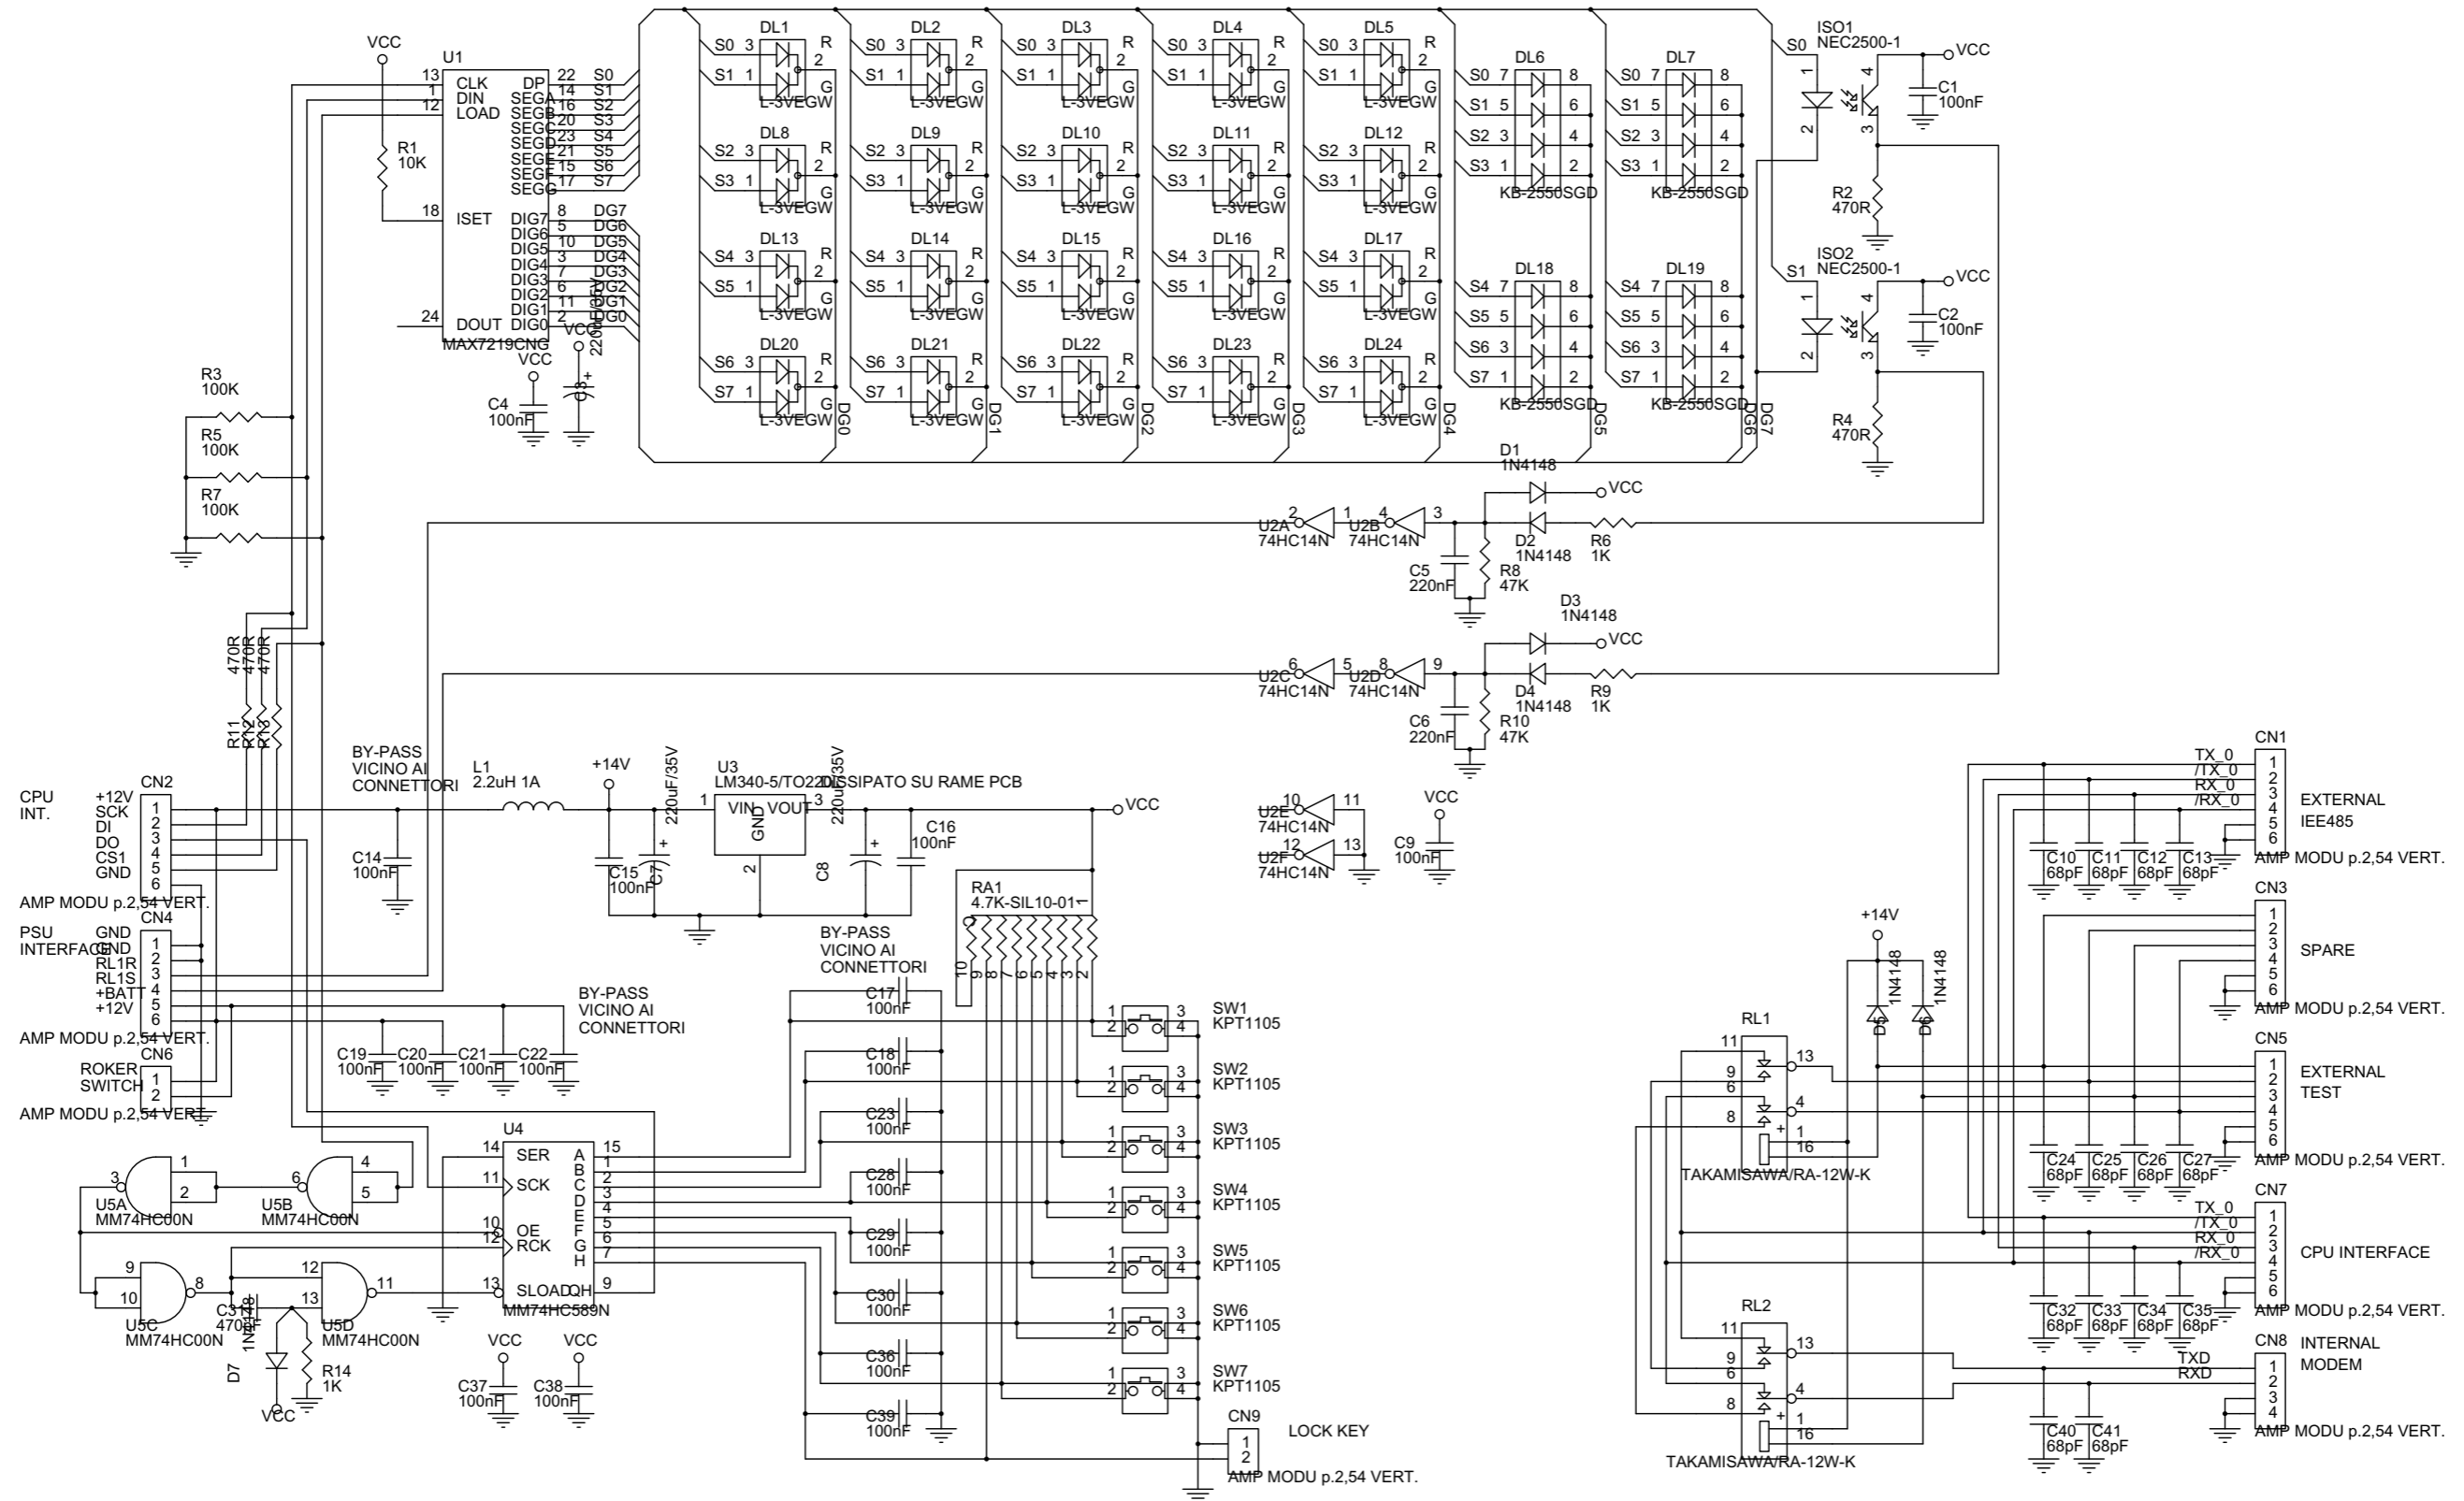

ELENOS Via G. Amendola 9 44028 Poggio Renatico (FE) Italy
Tel +39 0532 829965 Fax +39 0532 829177
Website WWW.ELENOS.COM

Title: **ALIMENTATORE**

Board Code:	Model: 1+1	Rev 1
Proj. Engr. : A.Tomassini	Approved : A.Giovannelli	
Date: Wednesday, October 24, 2001	Sheet 1 of 1	