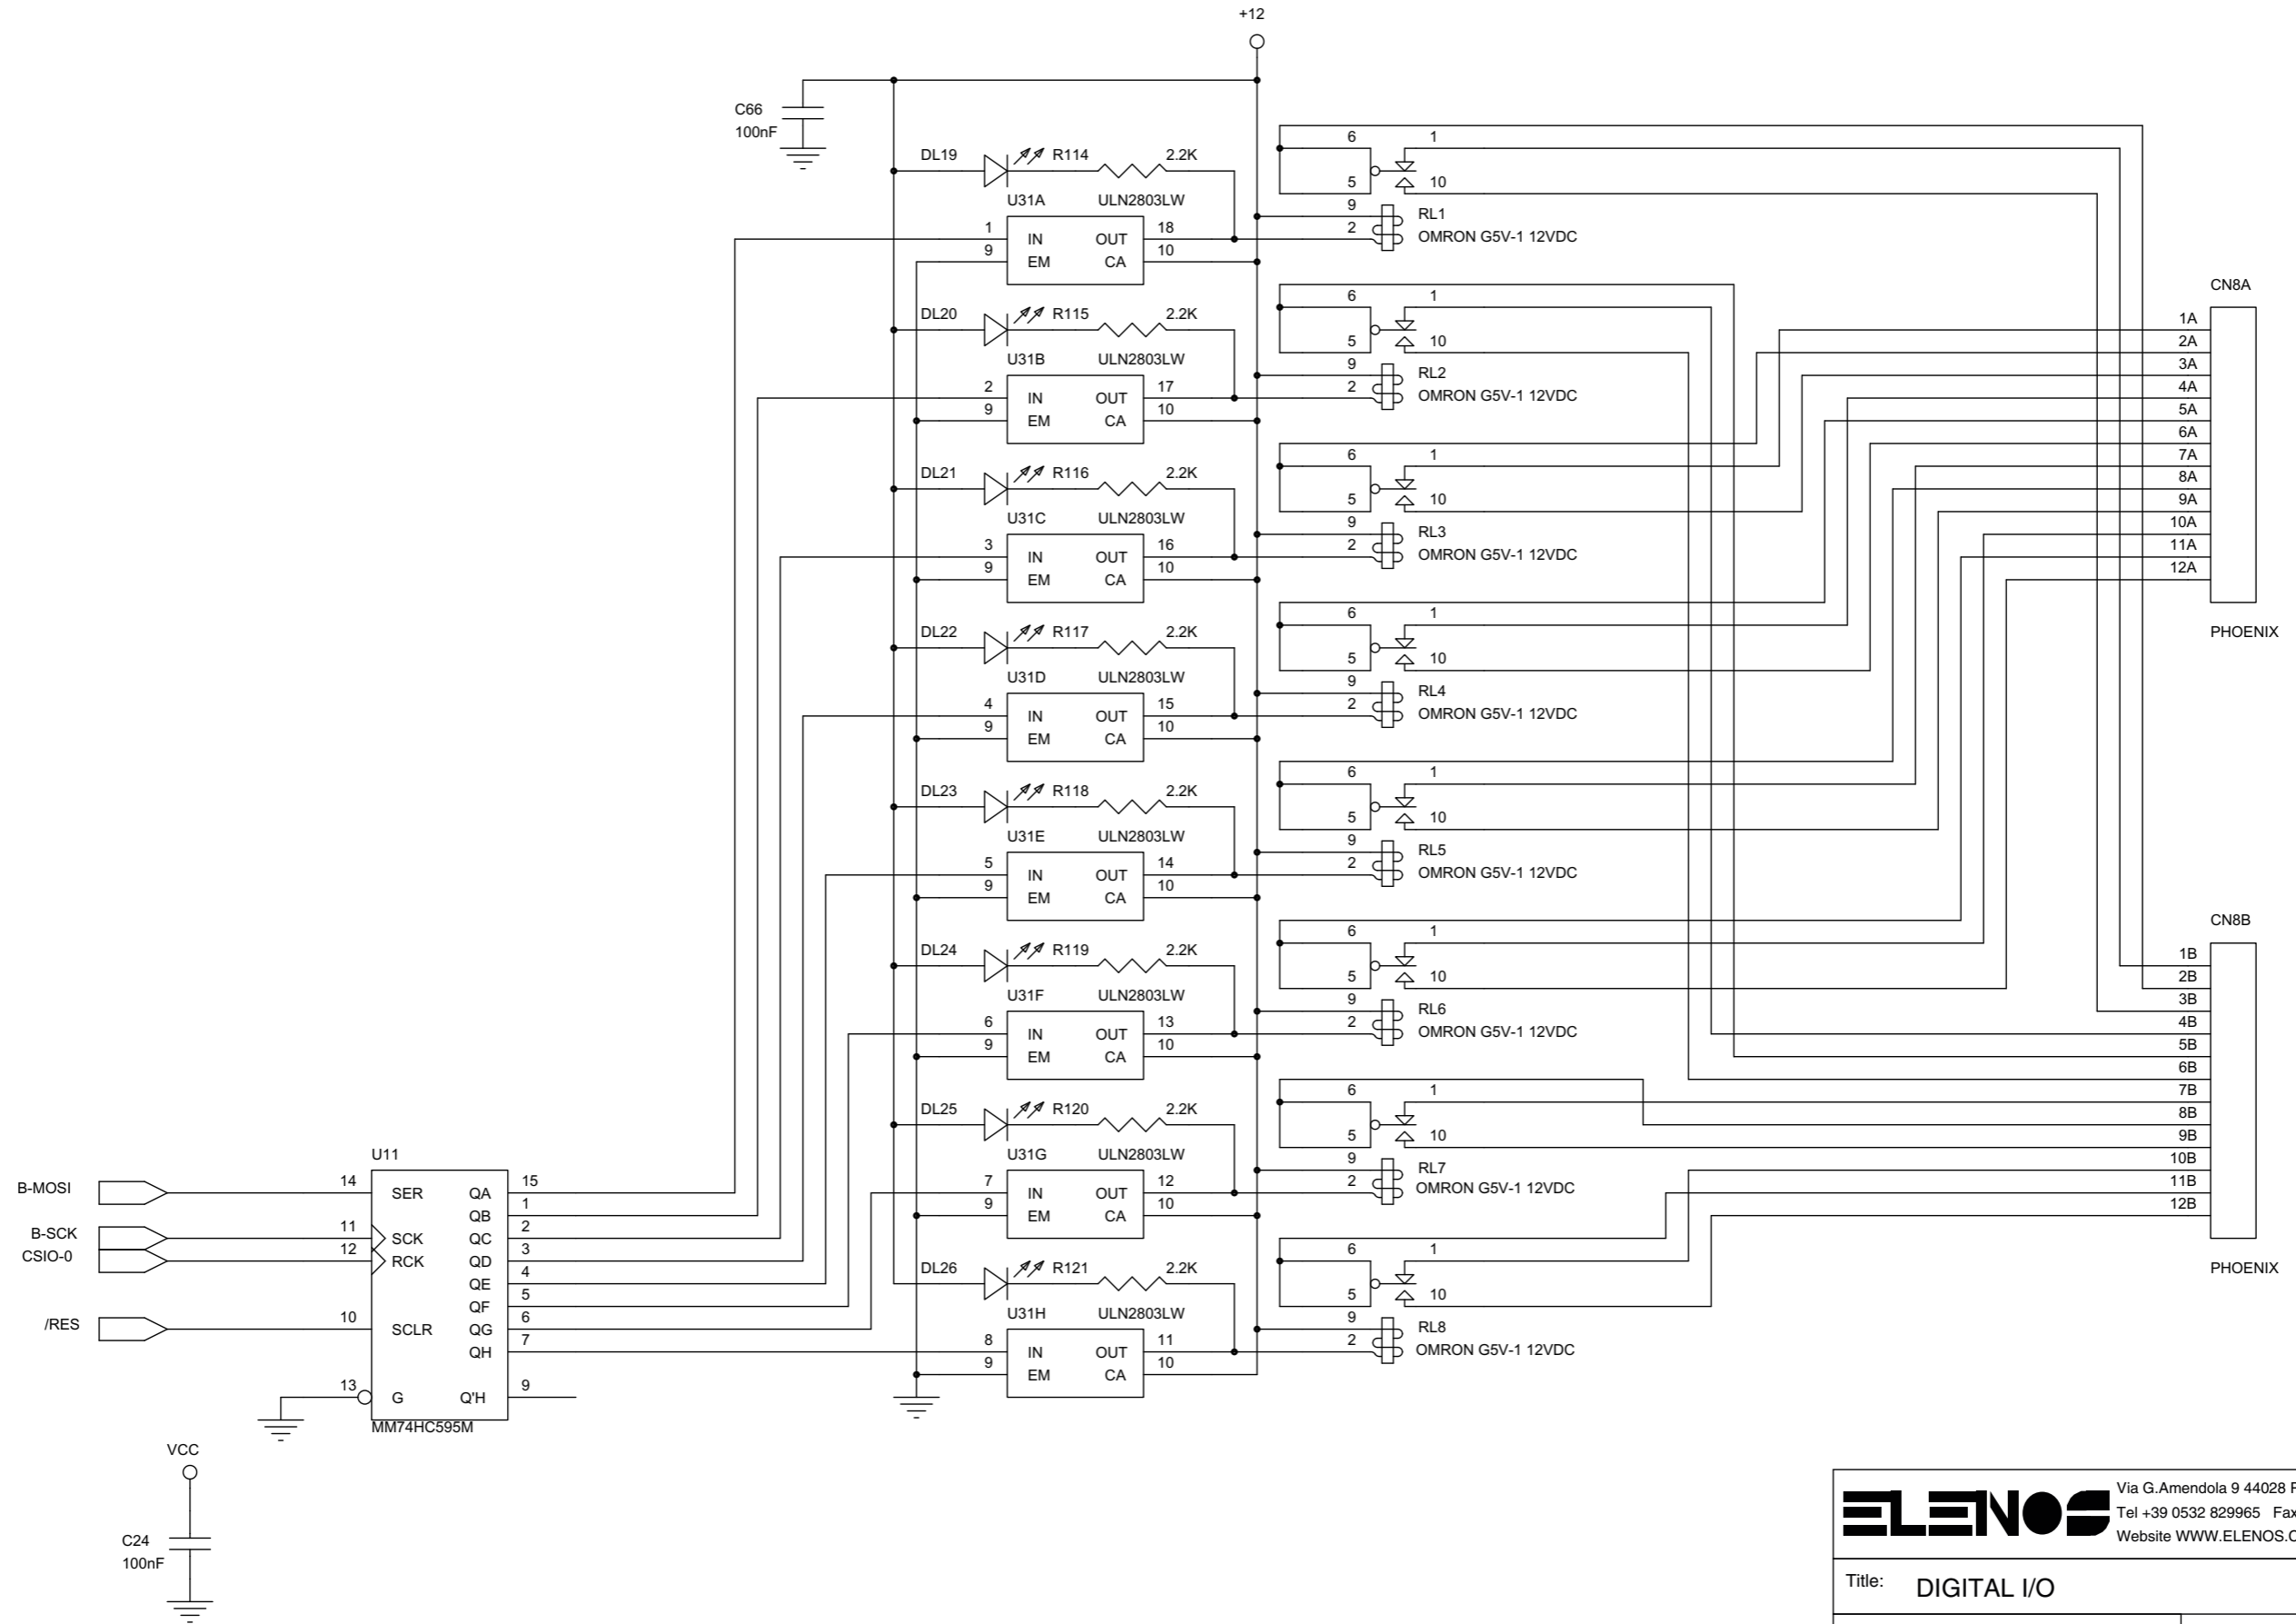

ELENOS Via G.Amendola 9 44028 Poggio Renatico (FE) Italy
Tel +39 0532 829965 Fax +39 0532 829177
Website WWW.ELENOS.COM

Title: DIGITAL I/O

Board Code:	Model: 1+1	Rev 1
Proj. Engr. : A.Tomassini	Approved : A.Giovannelli	
Date: Wednesday, October 24, 2001	Sheet 1 of 1