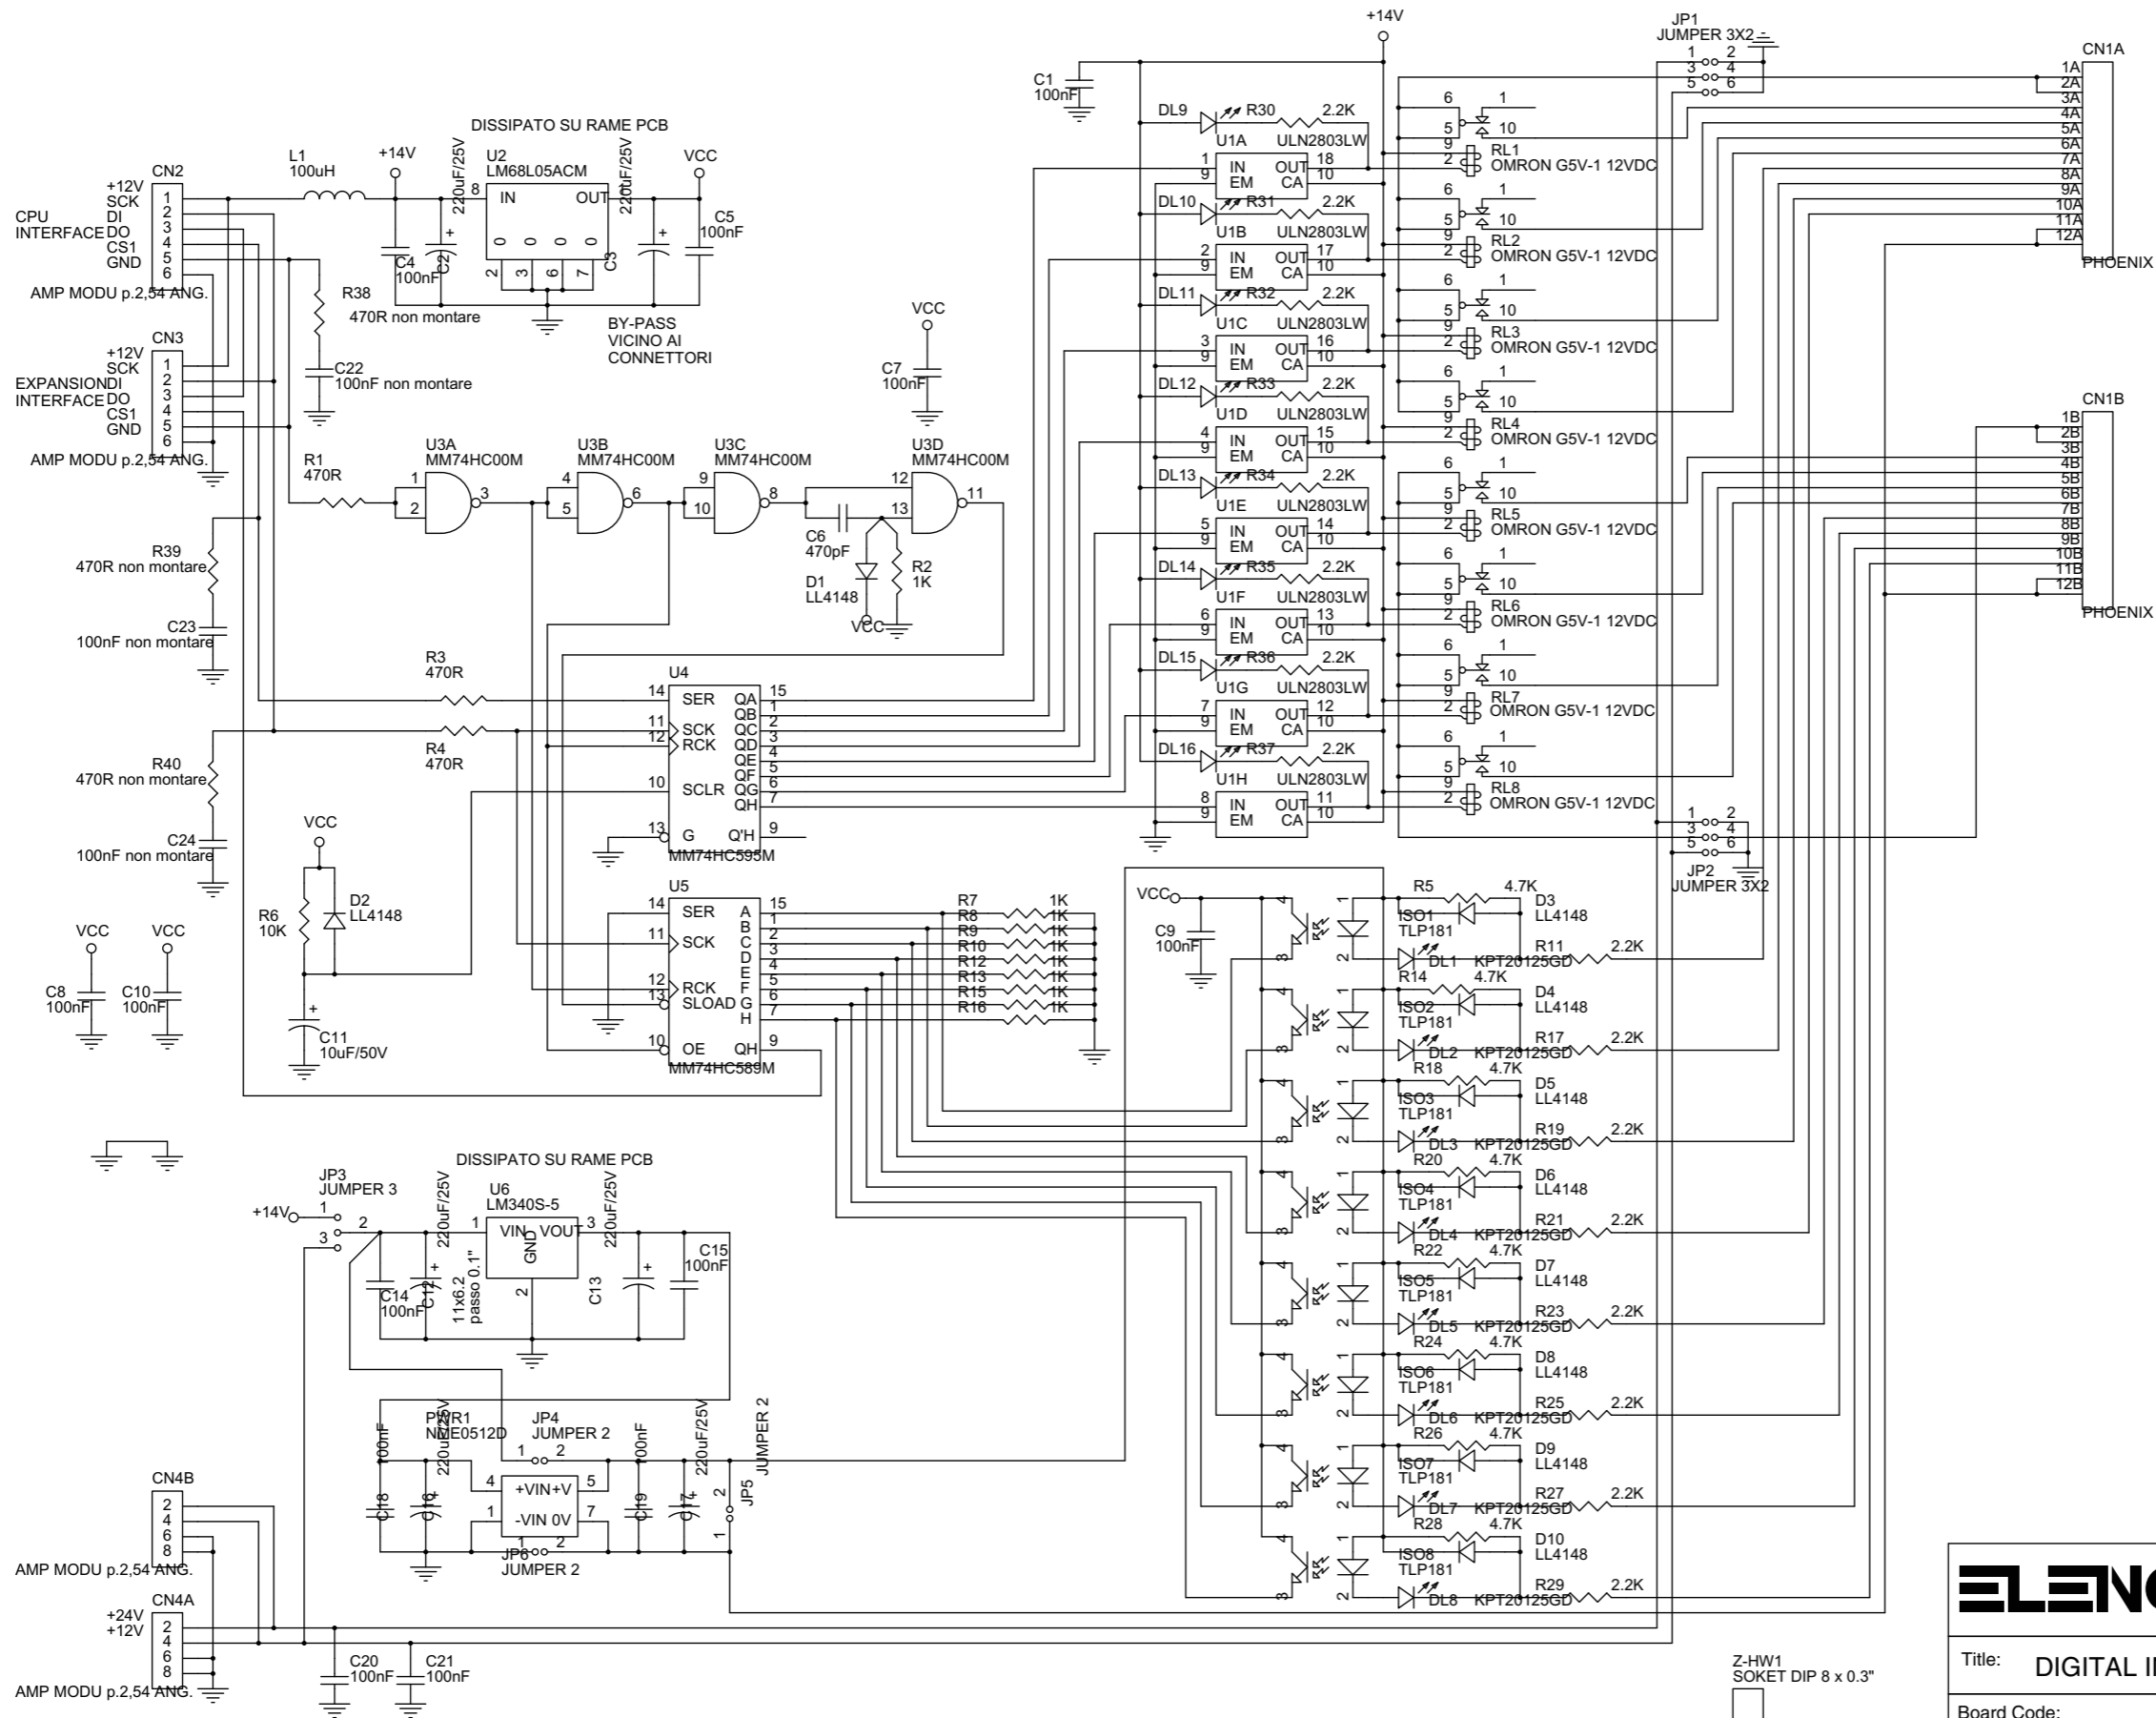

ELENOS Via G. Amendola 9 44028 Poggio Renatico (FE) Italy
Tel +39 0532 829965 Fax +39 0532 829177
Website WWW.ELENOS.COM

Title: **DIGITAL INPUT**

Board Code:	Model: 1+1	Rev 1
Proj. Engr. : A.Tomassini	Approved : A.Giovannelli	
Date: Wednesday, October 24, 2001	Sheet 1 of 1