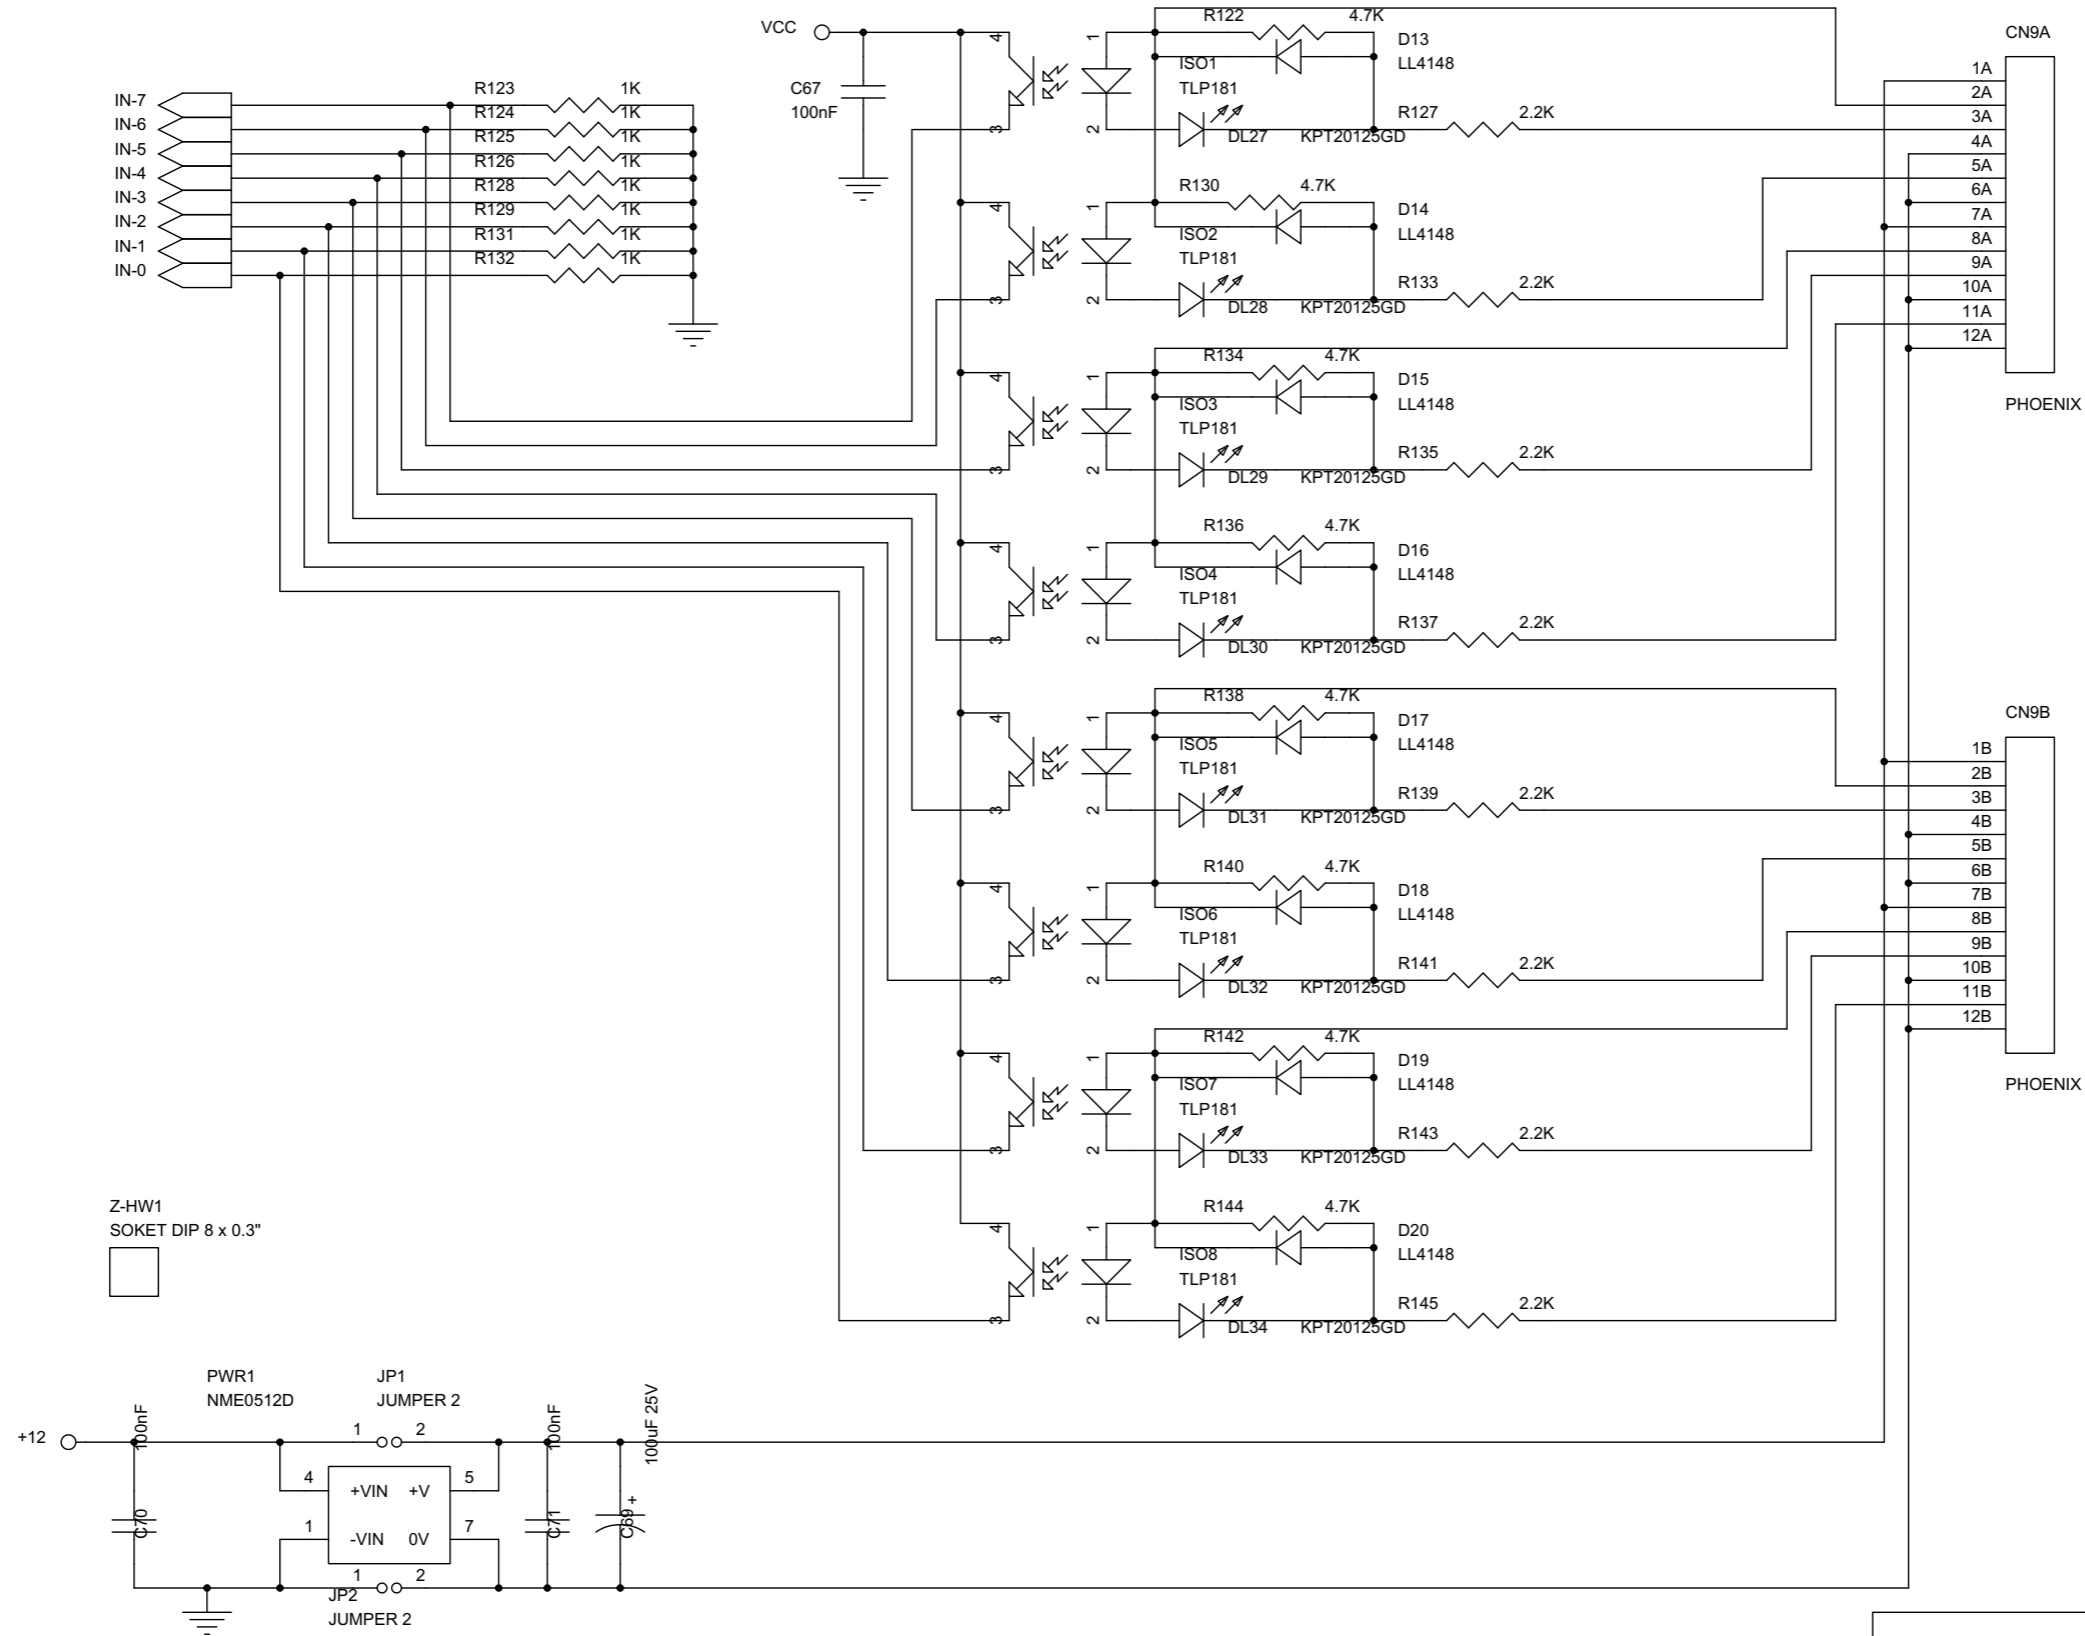

ELENOS Via G.Amendola 9 44028 Poggio Renatico (FE) Italy
Tel +39 0532 829965 Fax +39 0532 829177
Website WWW.ELENOS.COM

Title: INPUT		
Board Code:	Model: 1+1	Rev 1
Proj. Engr. : A.Tomassini	Approved : A.Giovannelli	
Date: Wednesday, October 24, 2001	Sheet 1 of 1