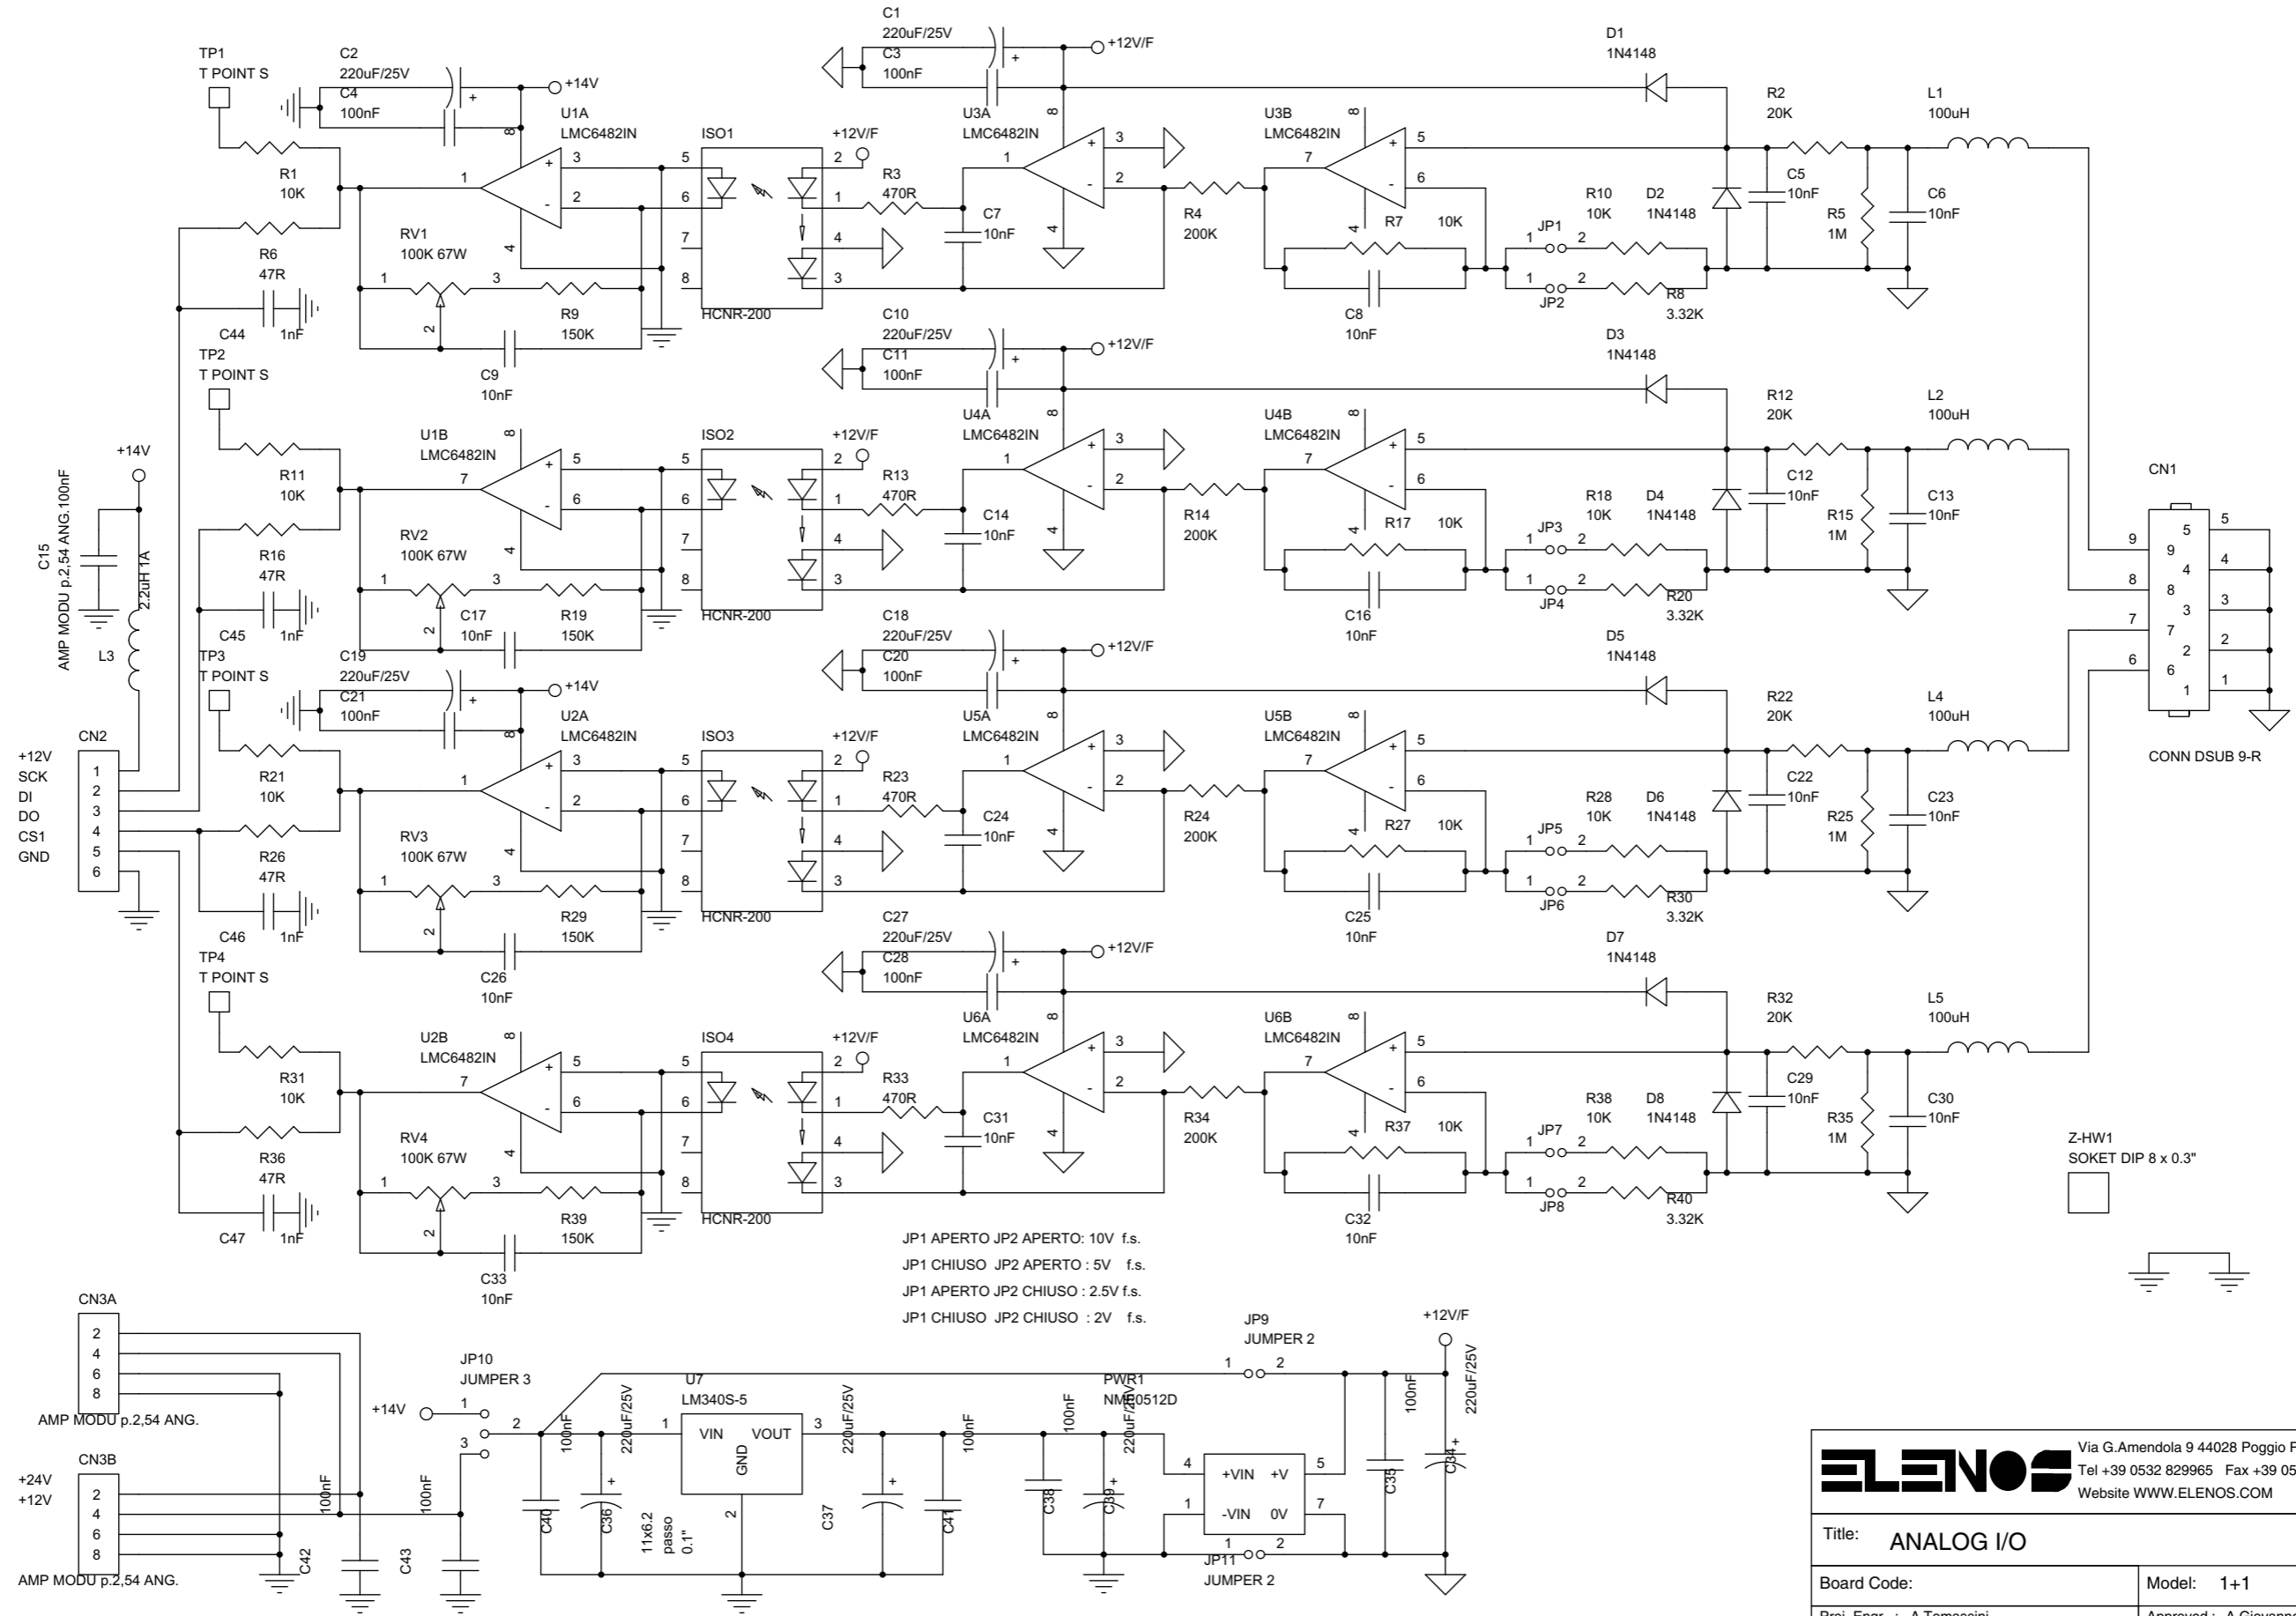

ELENOS Via G. Amendola 9 44028 Poggio Renatico (FE) Italy
Tel +39 0532 829965 Fax +39 0532 829177
Website WWW.ELENOS.COM

Title: **ANALOG I/O**

Board Code:	Model: 1+1	Rev 1
Proj. Engr. : A.Tomassini	Approved : A.Giovannelli	
Date: Wednesday, October 24, 2001	Sheet 1 of 1