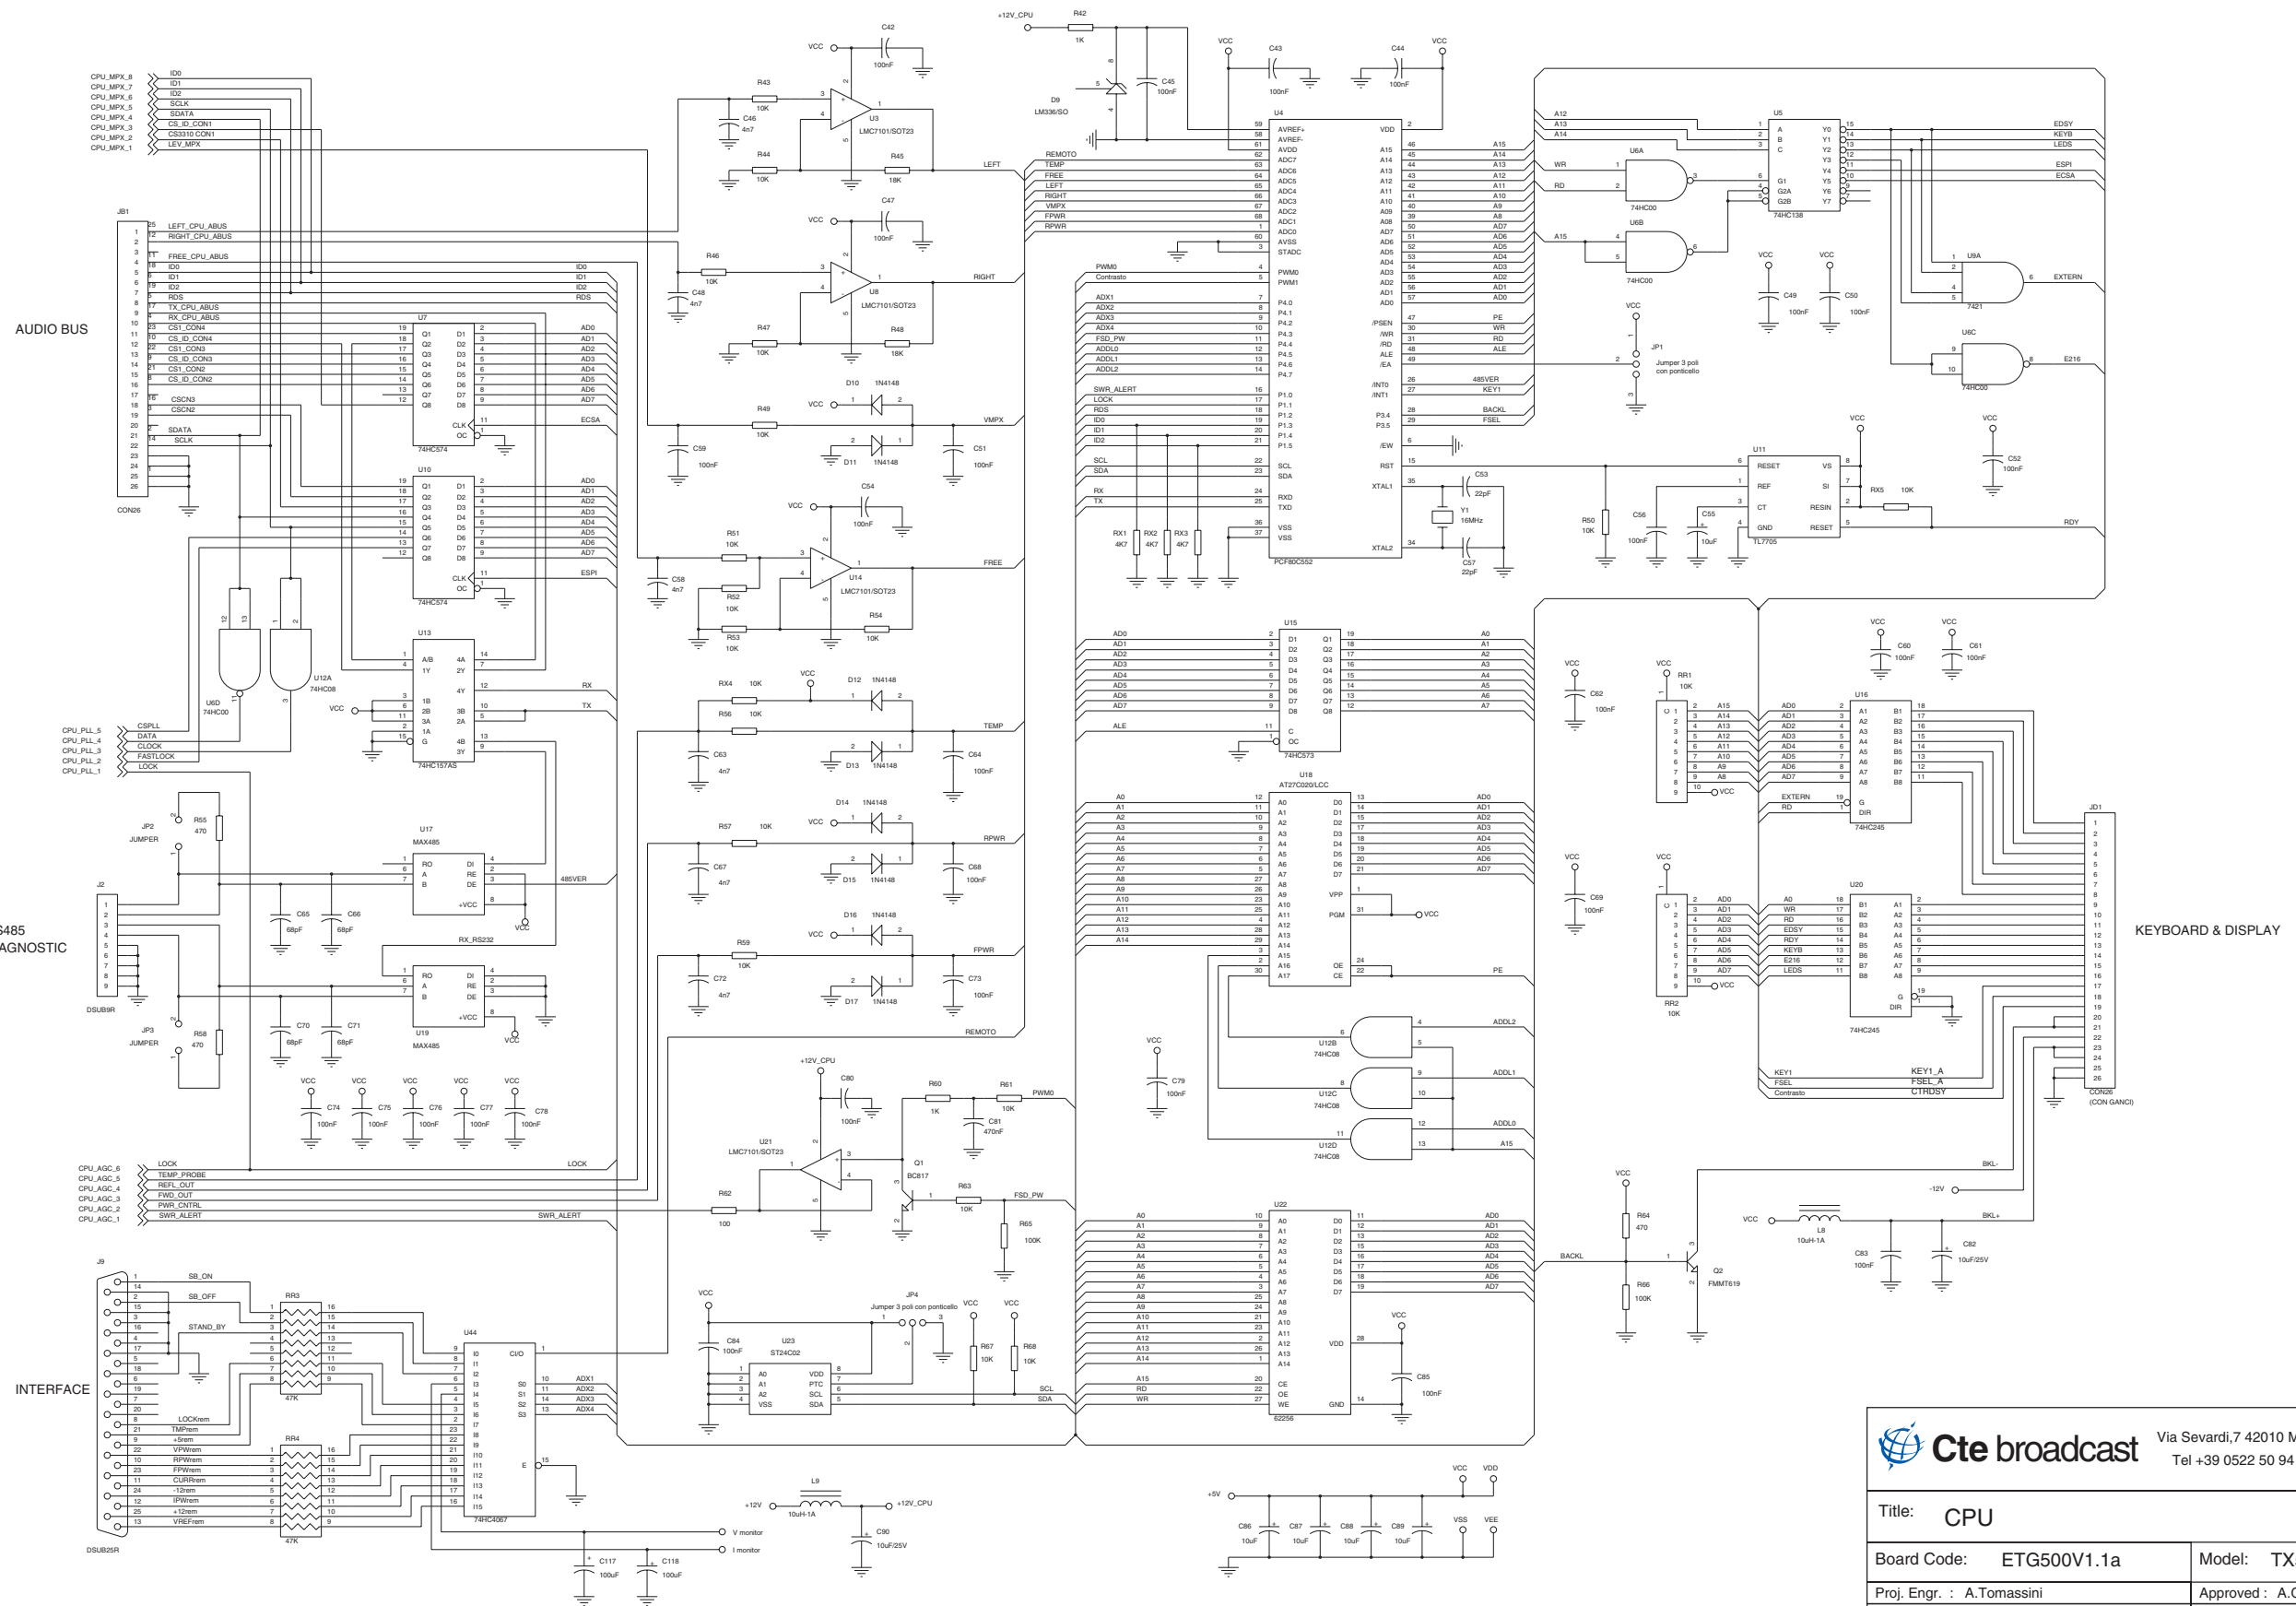

Cte broadcast Via Sevardi,7 42010 Mancasale Reggio Emilia (Italy)
Tel +39 0522 50 94 50 Fax +39 0522 50 94 48

Title: **AGC AND SWR PROTECTION**

| | | |
|------------------------------------|--------------------------|----------|
| Board Code: ETG500V1.1a | Model: TX500 | Rev: 1.1 |
| Proj. Engr. : A.Tomassini | Approved : A.Giovannelli | |
| Date: Wednesday, November 15, 2000 | Sheet 4 of 5 | |