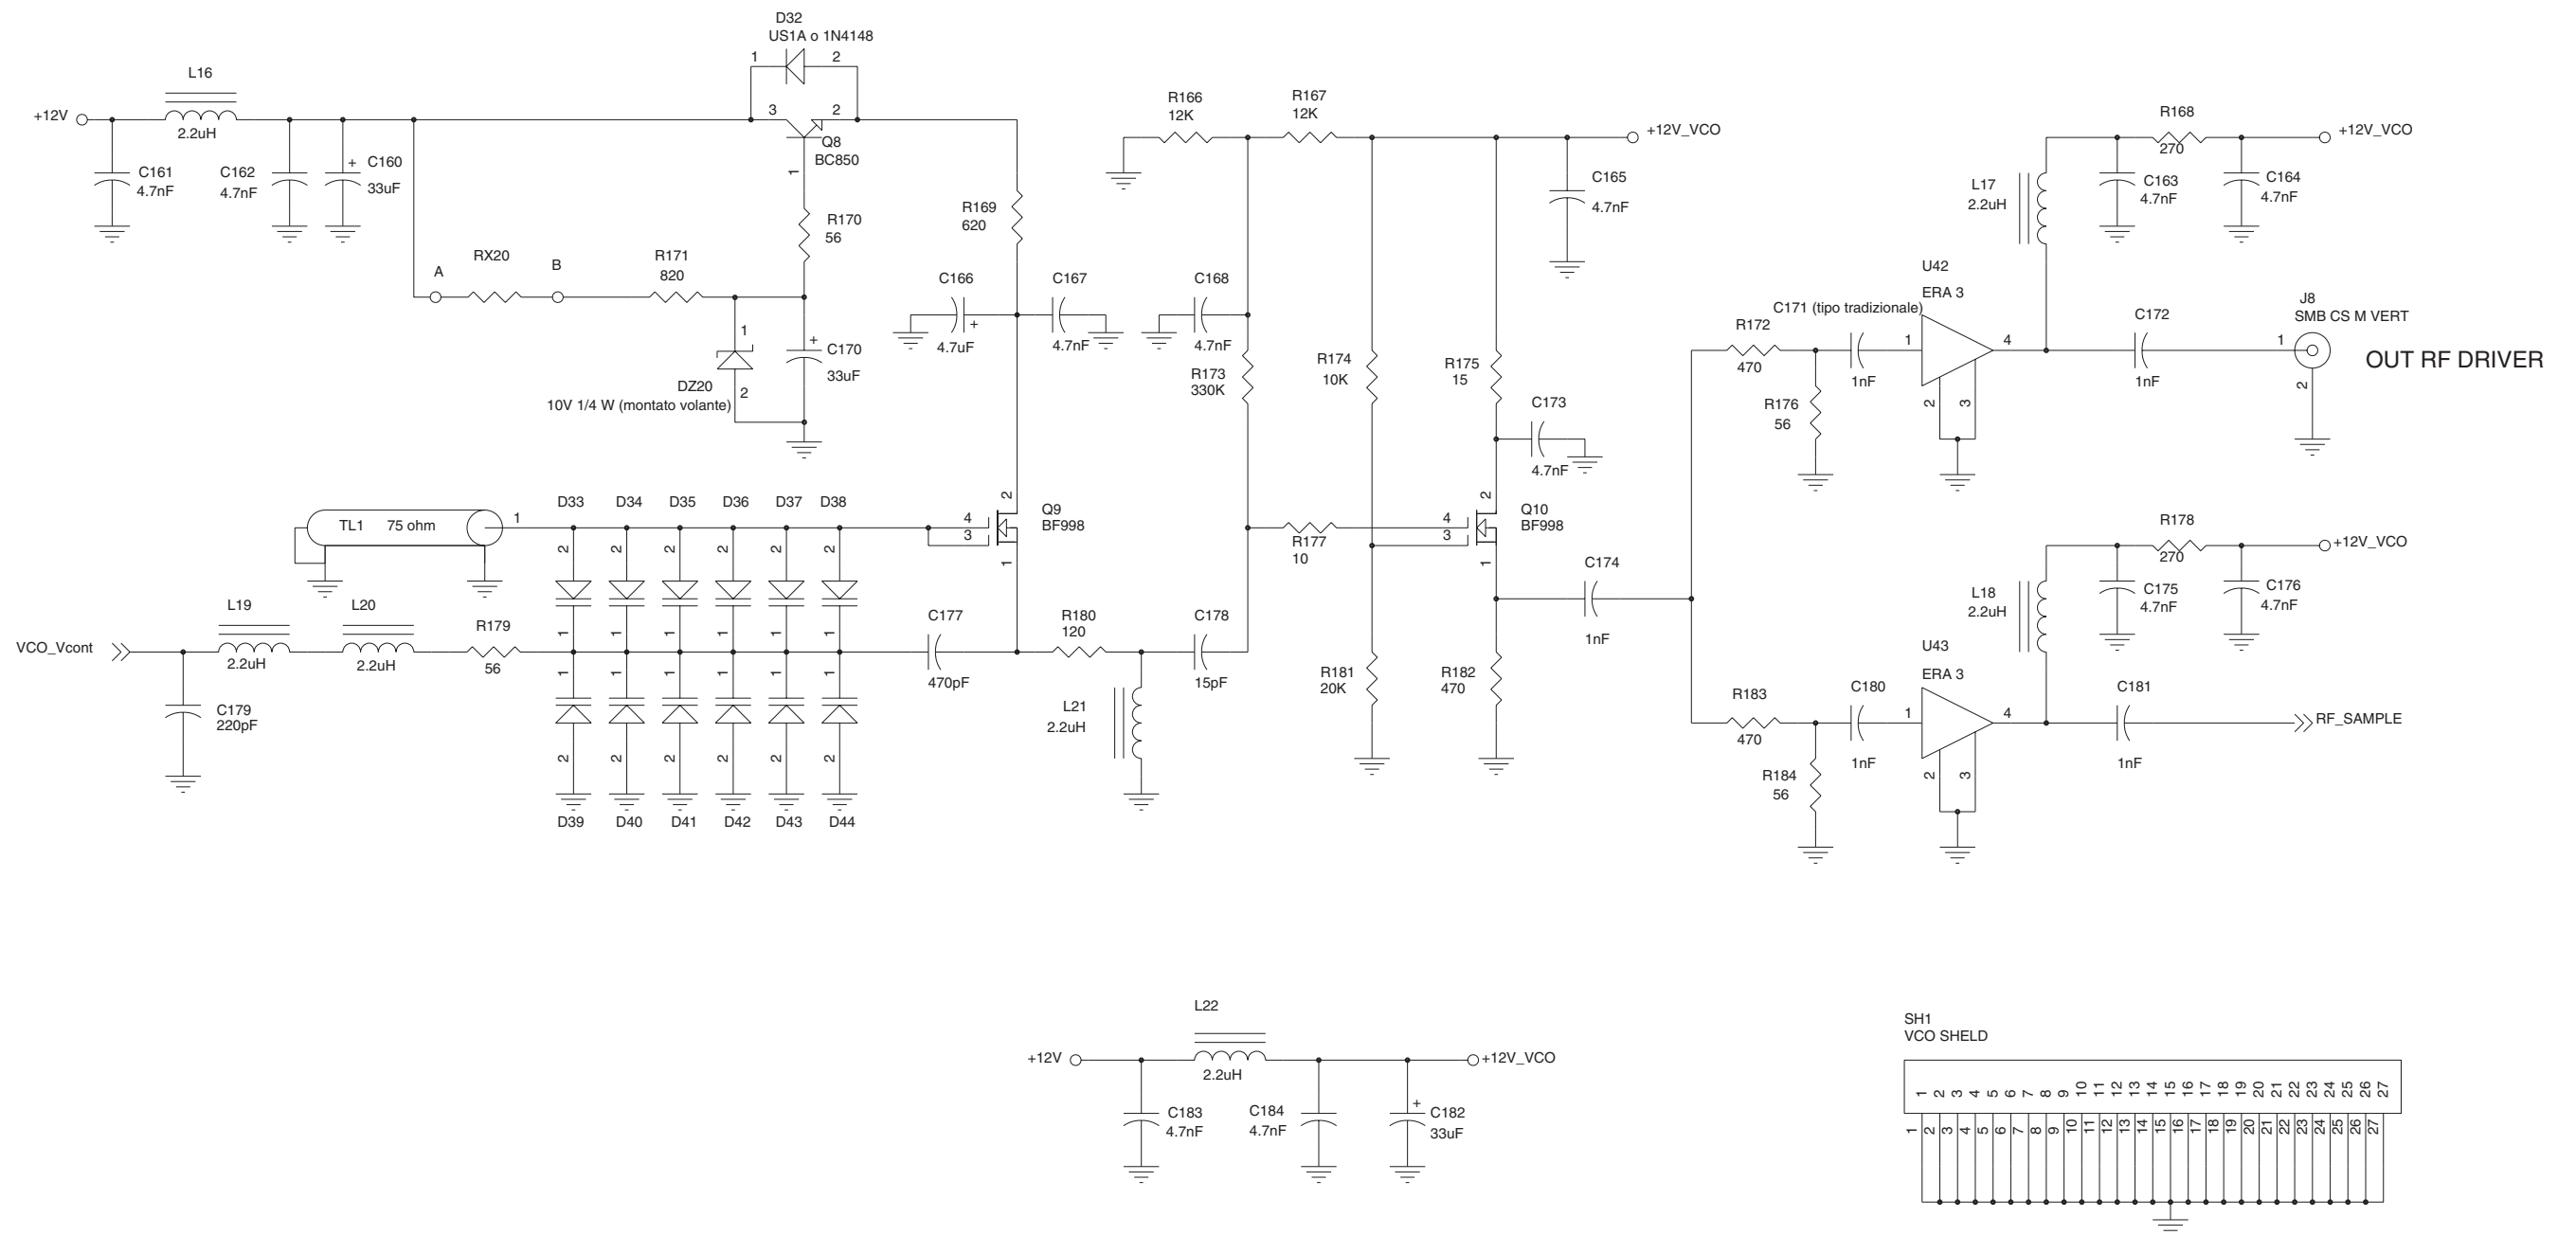

| | | |
|--|--------------------------|---------|
| Via Sevardi,7 42010 Mancasale Reggio Emilia (Italy) Tel +39 0522 50 94 50 Fax +39 0522 50 94 48 | | |
| Title: AUX POWER SUPPLY | | |
| Board Code: ETG-0199-ALI.C | Model: TX500 | Rev 1.1 |
| Proj. Engr. : A.Tomassini | Approved : A.Giovannelli | |
| Date: Wednesday, November 15, 2000 | Sheet 1 of 1 | |