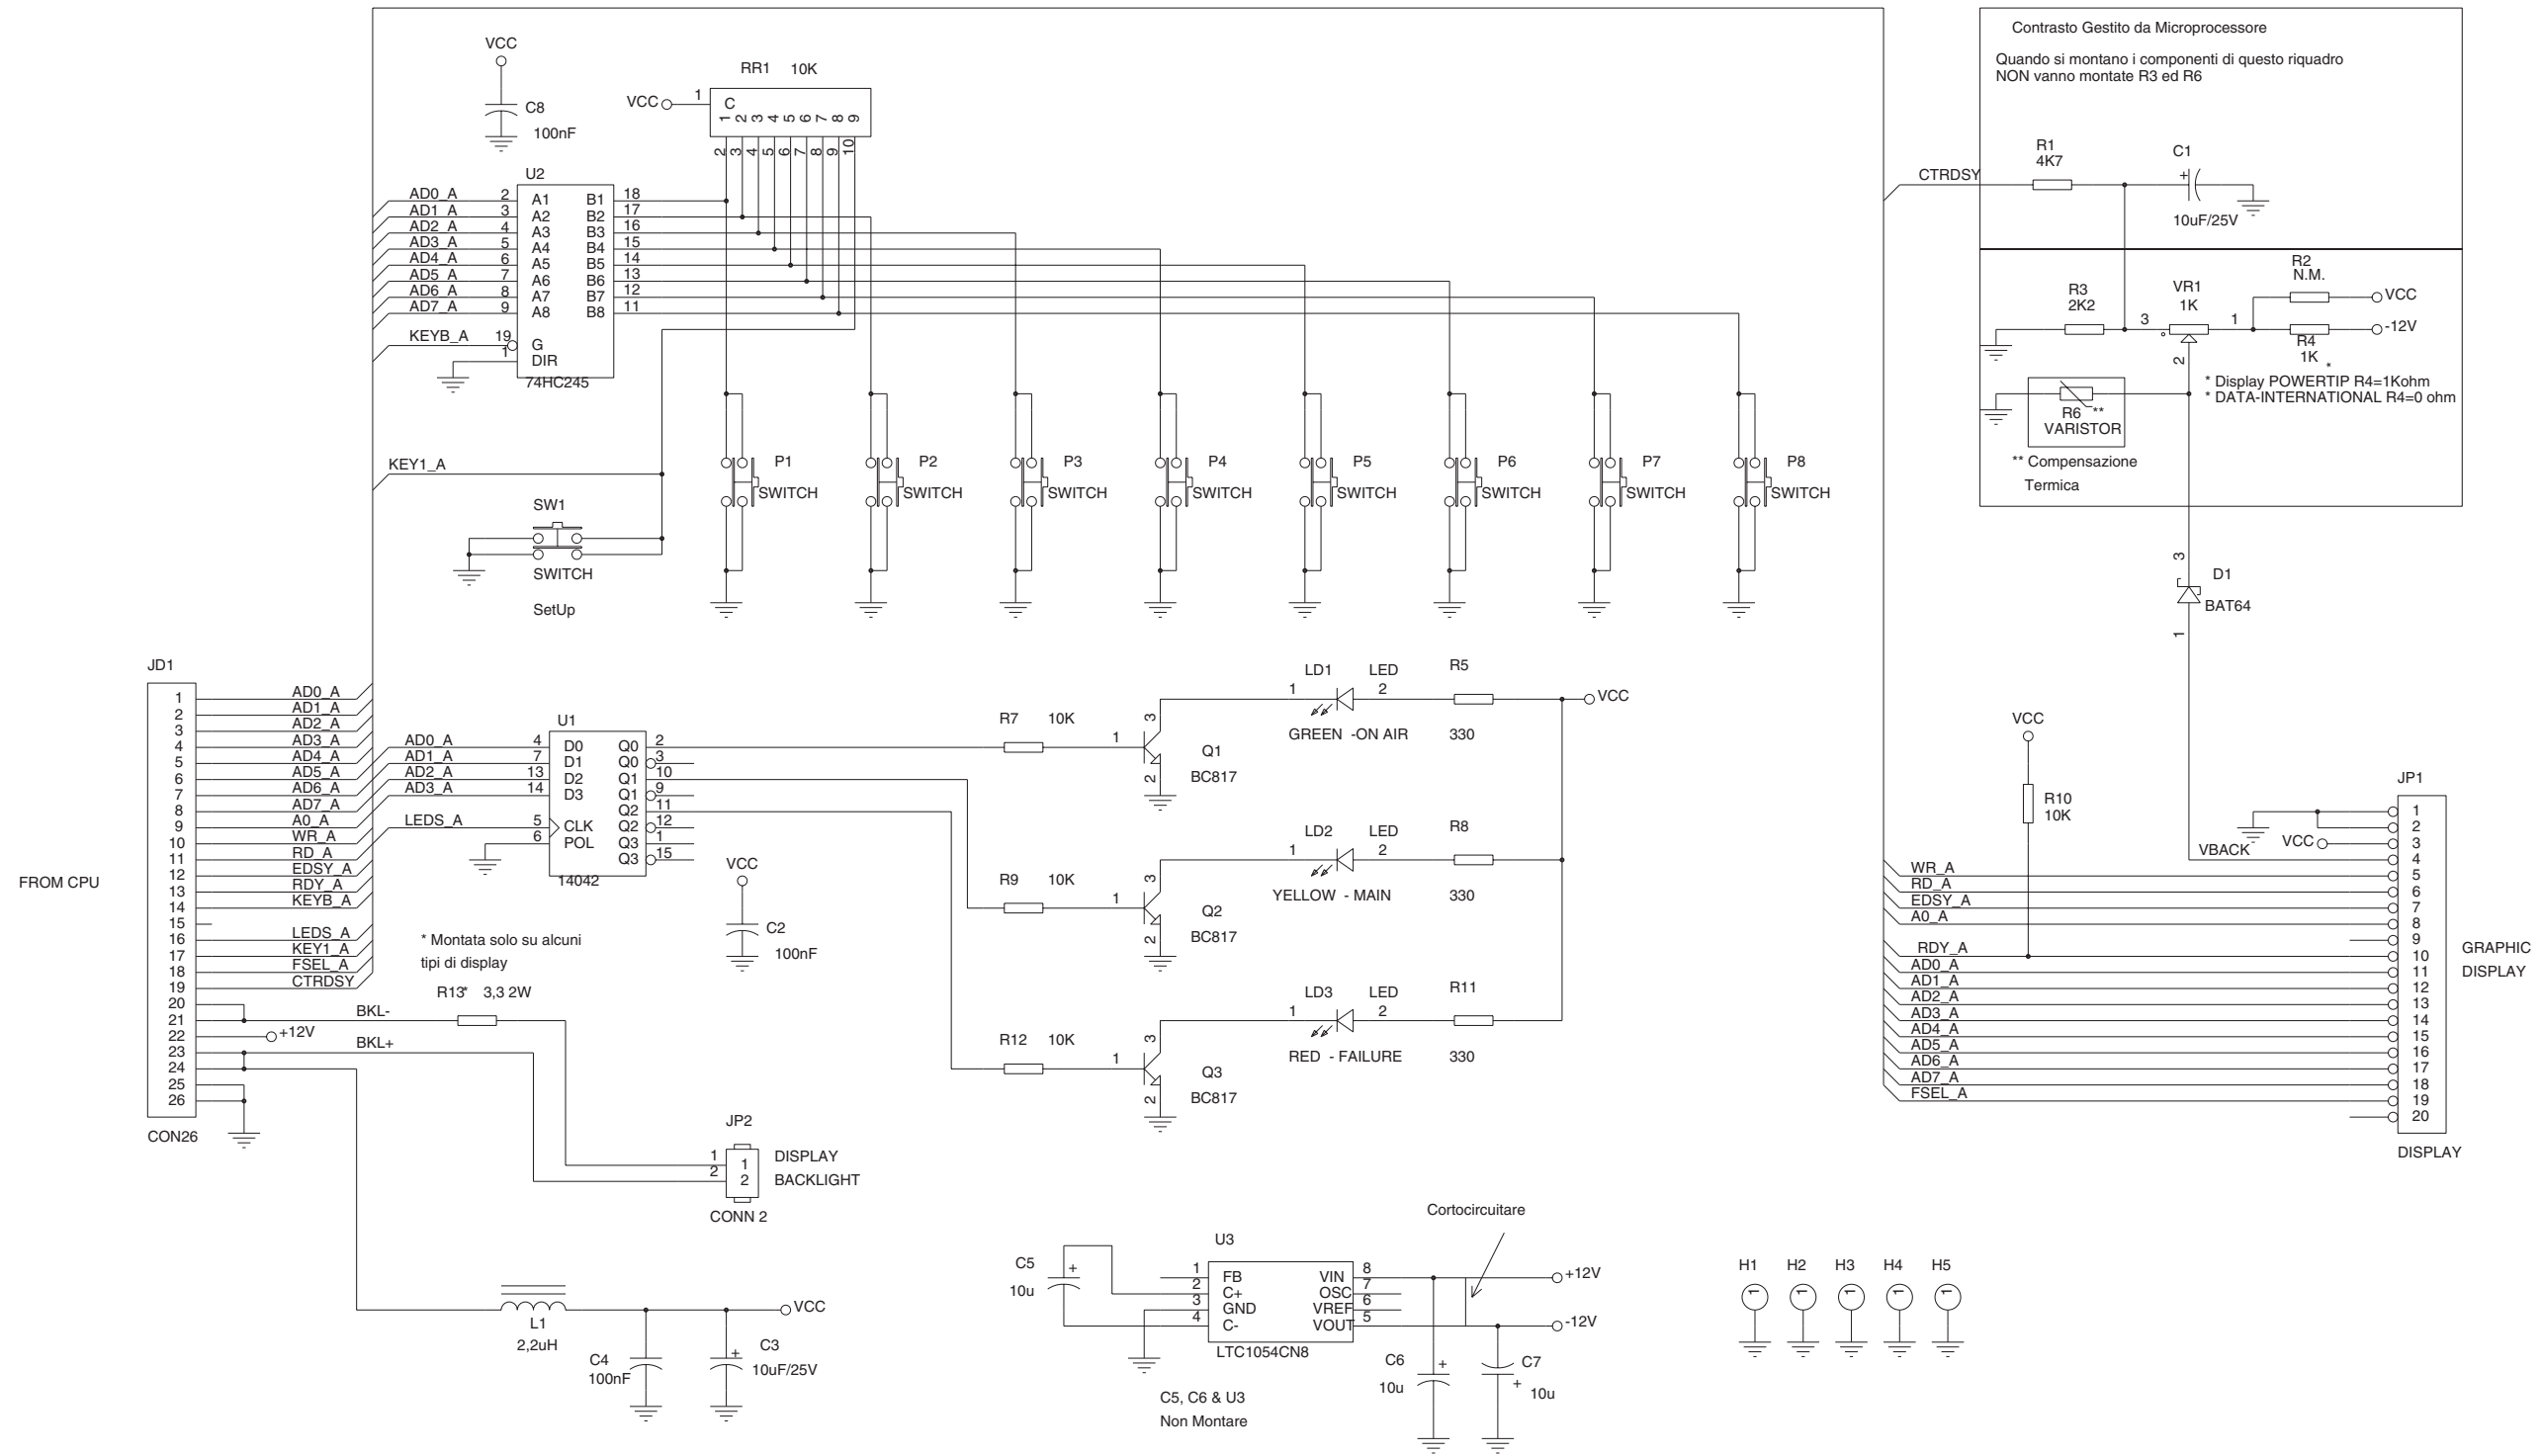

Via Sevardi,7 42010 Mancasale Reggio Emilia (Italy) Tel +39 0522 50 94 50 Fax +39 0522 50 94 48	
Title: KEYBOARD			
Board Code: KEYB.ETG500V1.0A	Model: TX500	Rev: 1.1	
Proj. Engr. : A.Tomassini	Approved : A.Giovannelli		
Date: Wednesday, November 15, 2000	Sheet 1 of 1