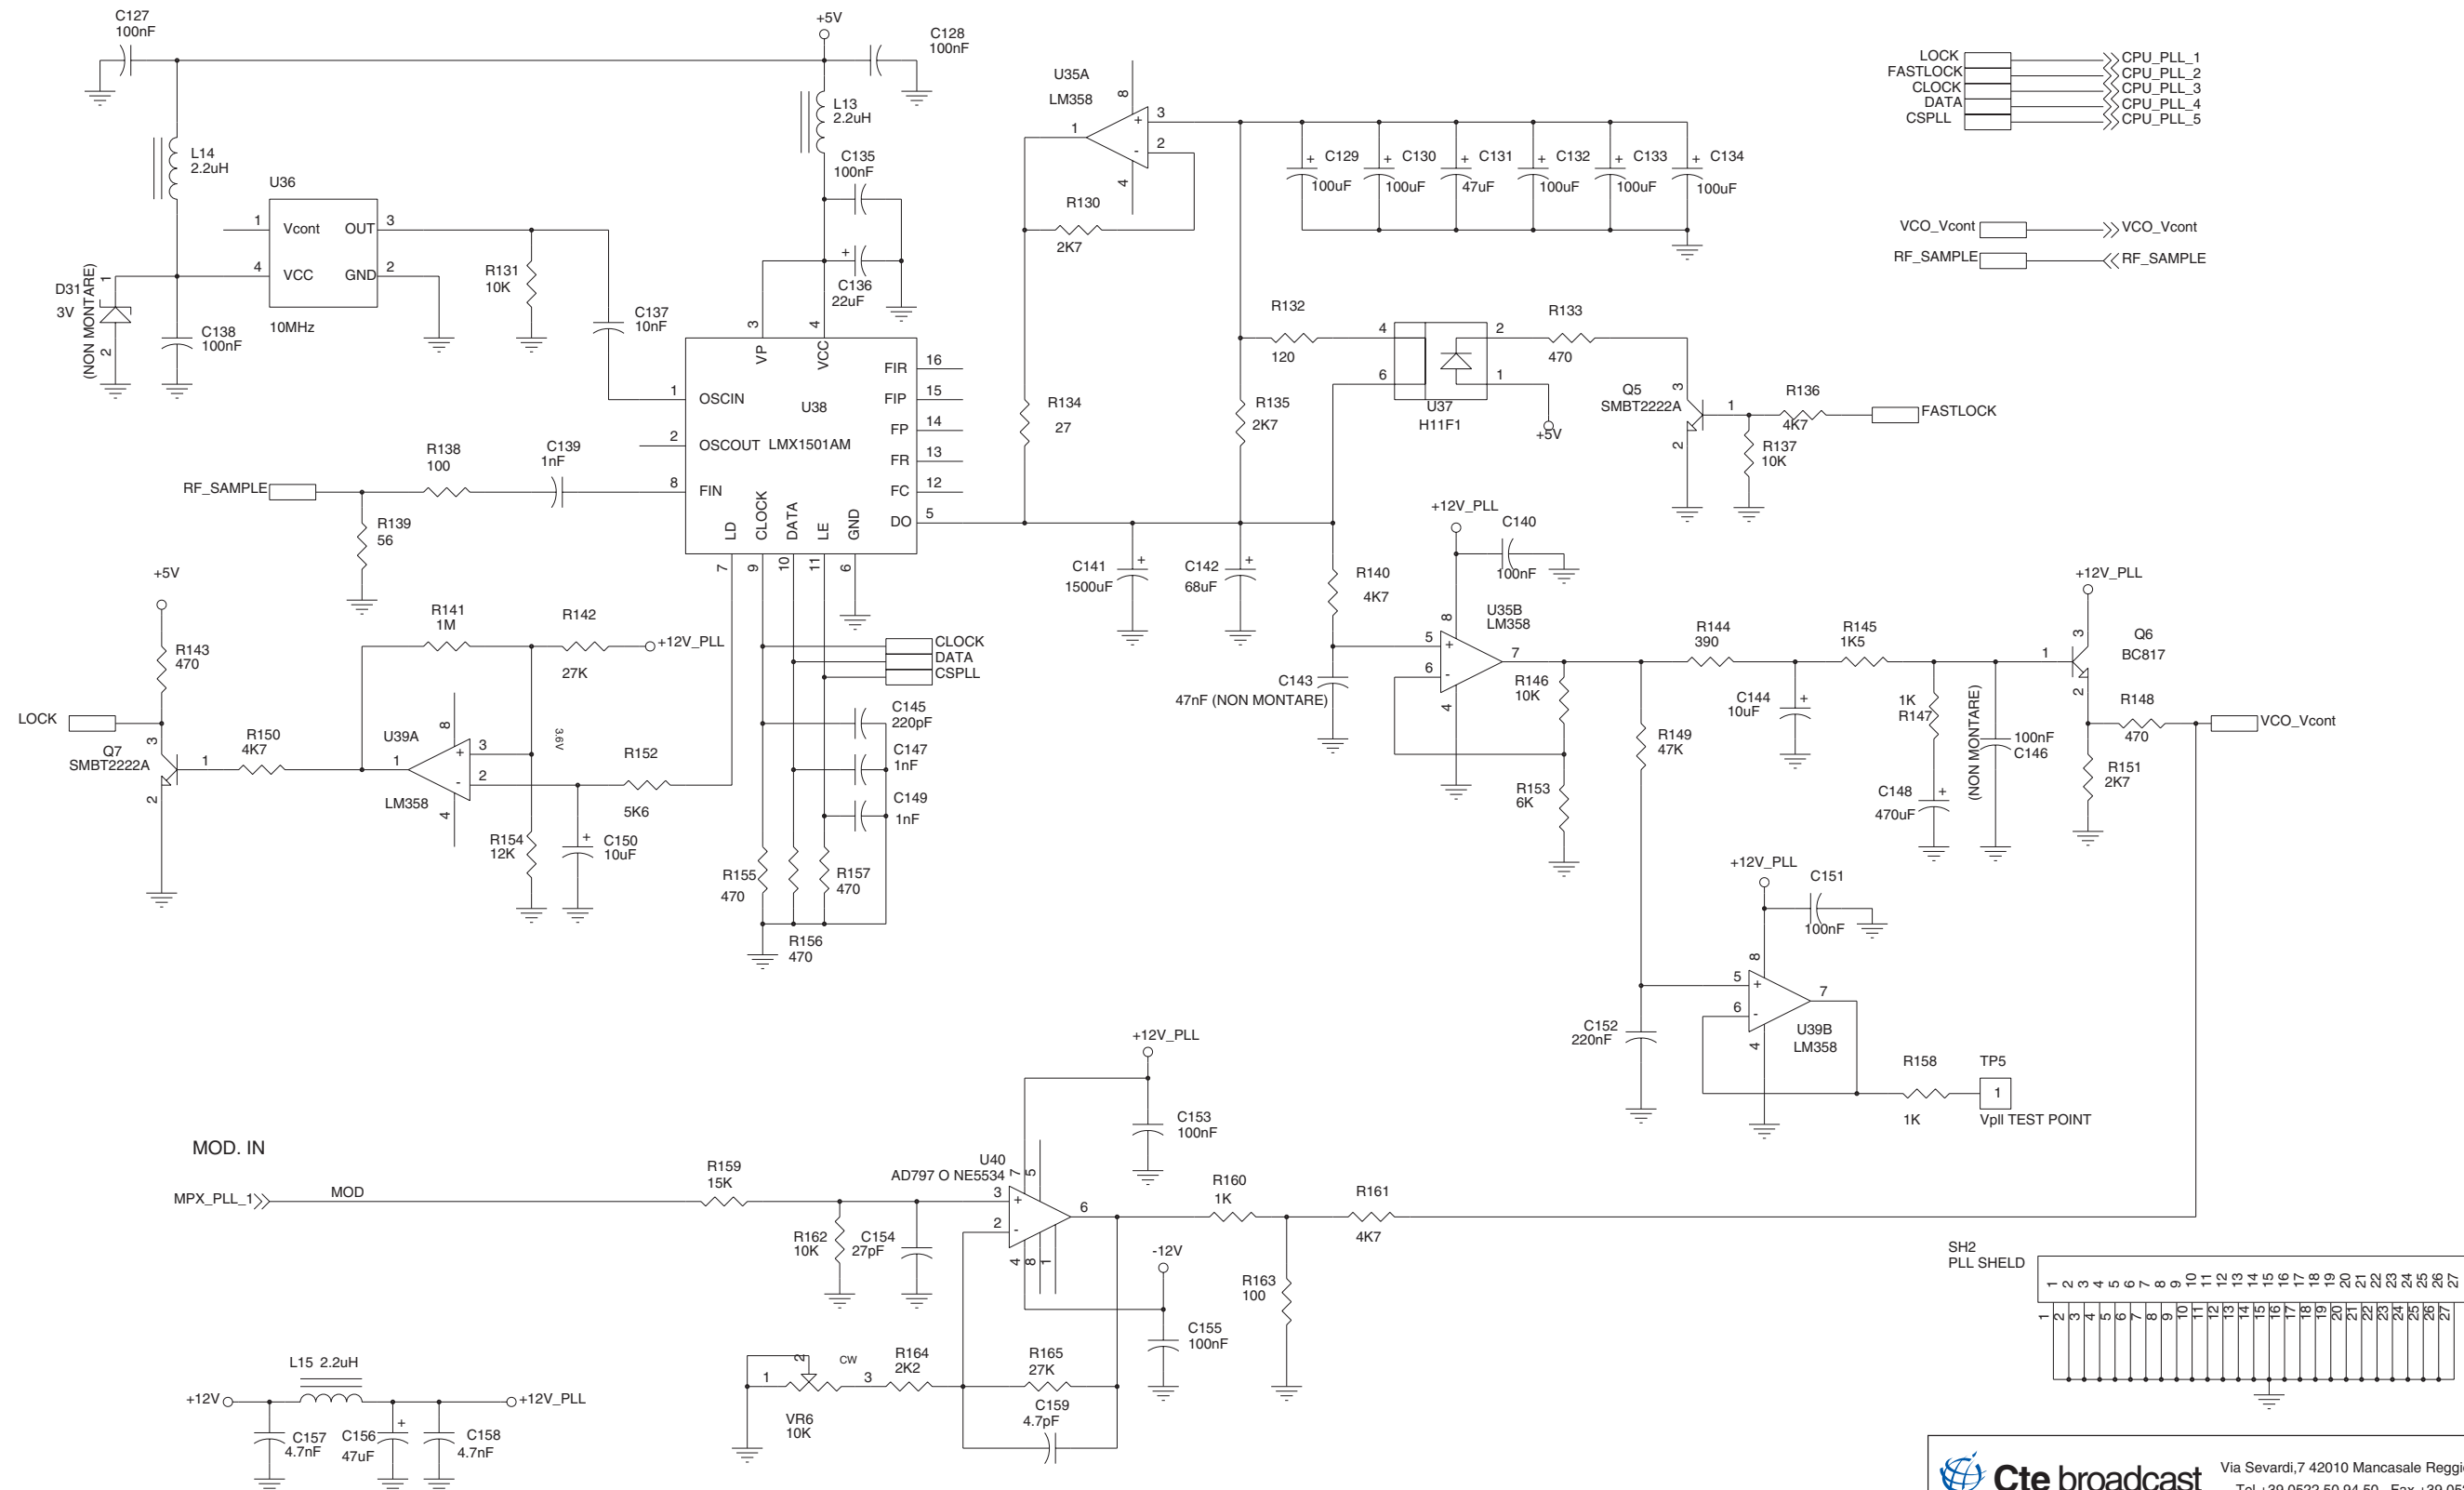

Cte broadcast Via Sevardi,7 42010 Mancasale Reggio Emilia (Italy)
Tel +39 0522 50 94 50 Fax +39 0522 50 94 48

Title: PLL		
Board Code: ETG500V1.1a	Model: TX500	Rev 1.1
Proj. Engr. : A.Tomassini	Approved : A.Giovannelli	
Date: Wednesday, November 15, 2000	Sheet 2	of 5