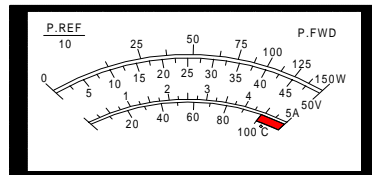

POWER

P. FWD

P. REF

TEMP

OUTPUT MONITOR

PA125